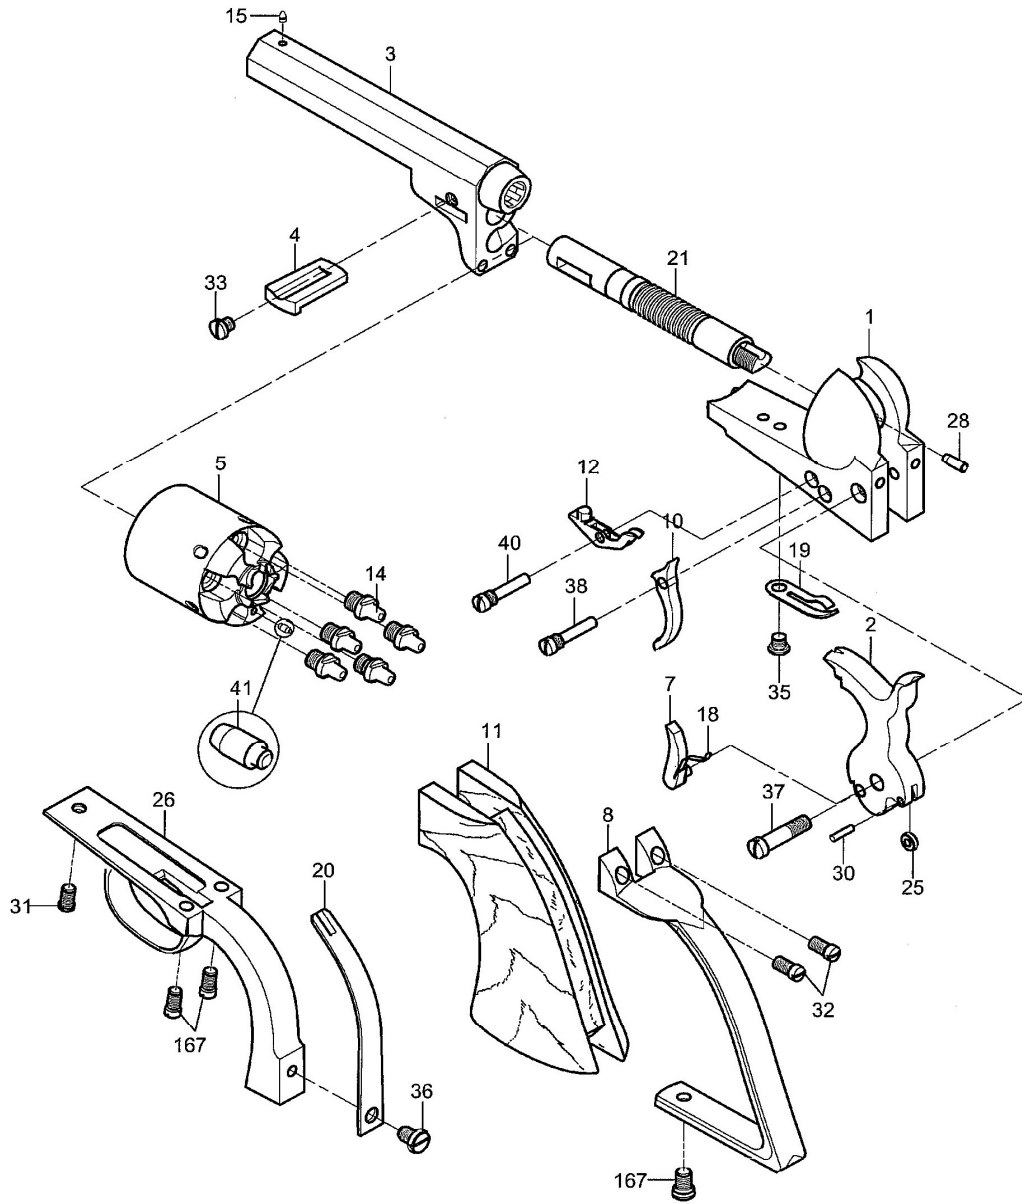

1848 BABY DRAGOON

1848 BABY DRAGOON

#	Code	Q.ty	Description
1	A0031001	1	Frame Assembly
2	A0070002	1	Hammer Assembly
3	0031003	1	Barrel 4" .31
4	0070004	1	Wedge Assembly
5	A0031005	1	.31 Cylinder Assembly
7	A0070007	1	Hand Assembly
8	0070008	1	Backstrap
10	0070010	1	Trigger
11	0070011	1	Grip
12	0031012	1	Bolt
15	0070015	1	Sight
19	0070019	1	Trigger Bolt Spring
20	0070020	1	Mainspring
26	0070026	1	Triggerguard
28	0070028	1	Cylinder Lock Pin
31	0070031	1	Front Trigger Guard Screw
32	0070032	2	Rear Backstrap Screw
33	0070033	1	Wedge Screw
35	0070035	1	Screw
36	0000036	1	Mainspring Screw
37	0070037	1	Hammer Screw
38	0070038	1	Trigger Screw
40	0070040	1	Bolt Screw
167	0000032	3	Rear Backstrap Screw