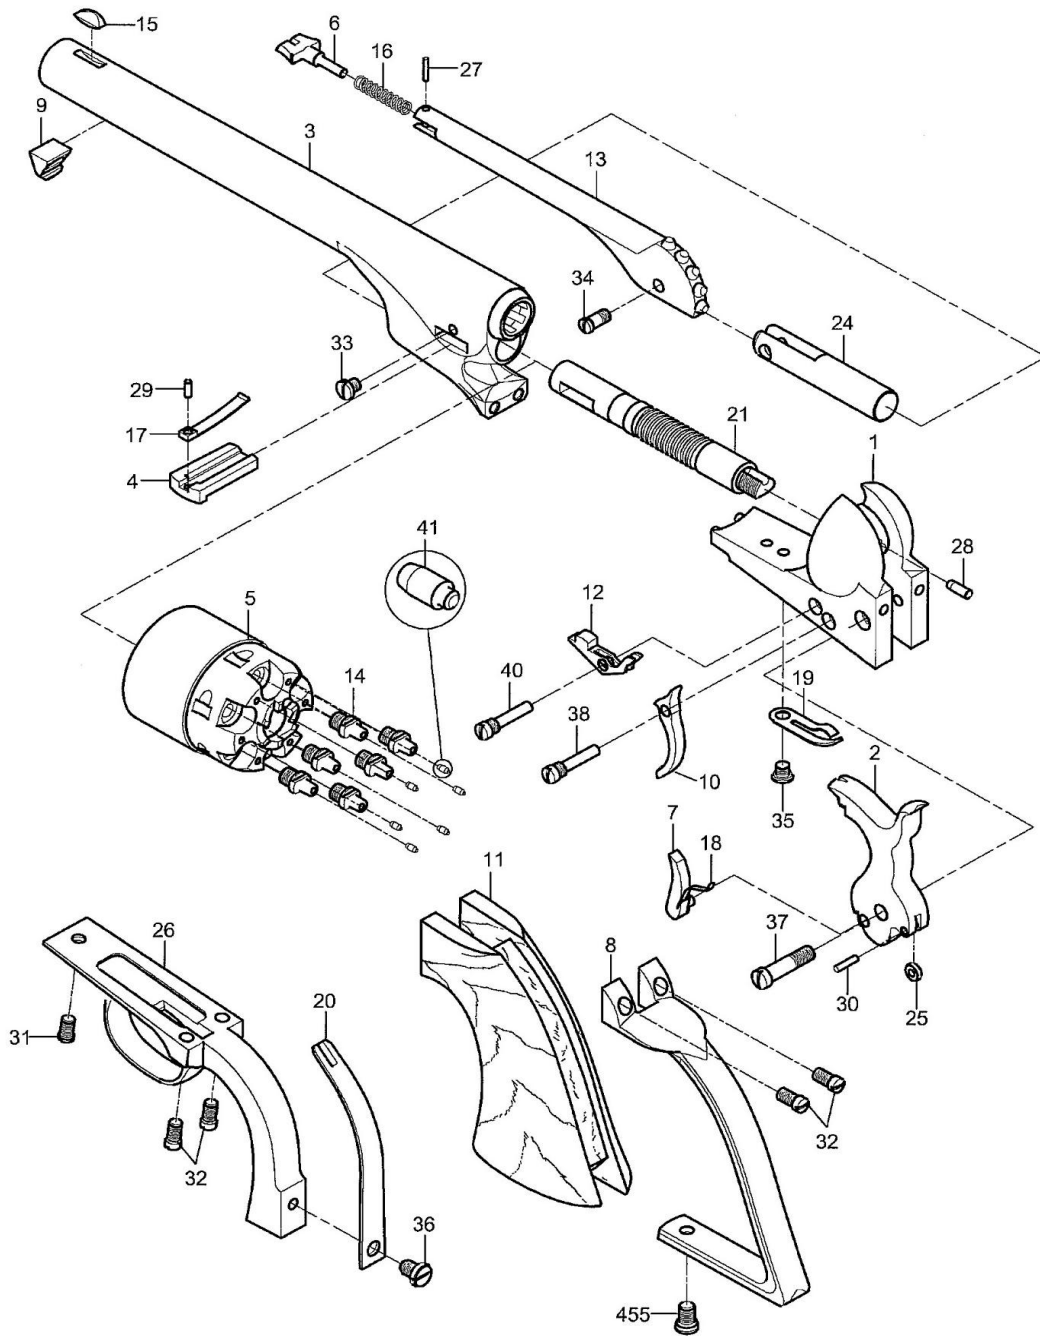

1860 ARMY

– civil, with steel backstrap –

1860 ARMY

#	Code	Q.ty	Description
1	A0048001	1	Civil Frame Assembly
2	A0000002	1	Hammer Assembly
3	0040003	1	Barrel 8".44
4	A0000004	1	Wedge Assembly
5	A0040005	1	.44 Cylinder Assembly
7	A0000007	1	Hand Assembly
8	0047008	1	Steel Civil Backstrap
9	0000009	1	Barrel Stud
10	0000010	1	Trigger
11	0360011	1	Steel Grip
12	0000012	1	Bolt
13	A0040013	1	Loading Lever Assembly
15	0040015	1	Sight
19	0000019	1	Trigger Bolt Spring
20	0000020	1	Mainspring
24	0040024	1	Plunger
26	0040026	1	Brass Triggerguard
28	0000028	1	Cylinder Lock Pin
31	0000031	1	Trigger Guard Screw
32	0000032	4	Rear Backstrap Screw
33	0000033	1	Wedge Screw
34	0040034	1	Plunger Screw
35	0000035	1	Screw
36	0000036	1	Mainspring Screw
37	0000037	1	Hammer Screw
38	0000038	1	Trigger Screw
40	0000040	1	Bolt Screw
455	0040455	1	Connect.Screw