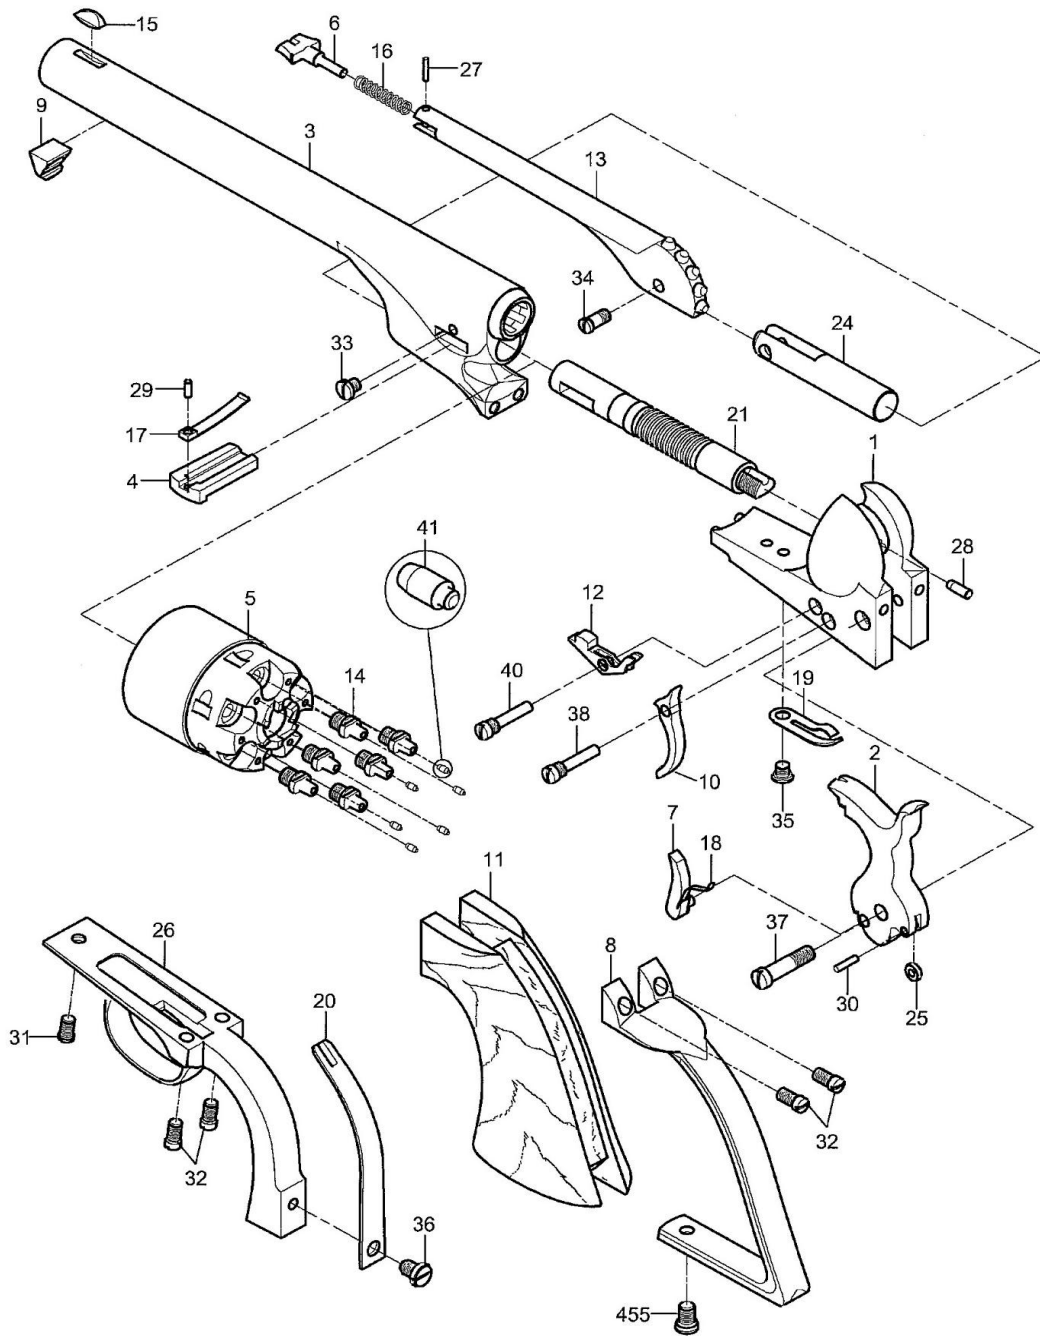

# 1860 ARMY

- civil, with brass backstrap -

# 1860 ARMY

#	Code	Q.ty	Description
1	A0048001	1	Civil Frame Assembly
2	A0000002	1	Hammer Assembly
3	0040003	1	Barrel 8".44
4	A0000004	1	Wedge Assembly
5	A0040005	1	.44 Cylinder Assembly
7	A0000007	1	Hand Assembly
8	0048008	1	Brass Civil Backstrap
9	0000009	1	Barrel Stud
10	0000010	1	Trigger
11	0360011	1	Steel Grip
12	0000012	1	Bolt
13	A0040013	1	Loading Lever Assembly
15	0040015	1	Sight
19	0000019	1	Trigger Bolt Spring
20	0000020	1	Mainspring
24	0040024	1	Plunger
26	0040026	1	Brass Triggerguard
28	0000028	1	Cylinder Lock Pin
31	0000031	1	Trigger Guard Screw
32	0000032	4	Rear Backstrap Screw
33	0000033	1	Wedge Screw
34	0040034	1	Plunger Screw
35	0000035	1	Screw
36	0000036	1	Mainspring Screw
37	0000037	1	Hammer Screw
38	0000038	1	Trigger Screw
40	0000040	1	Bolt Screw
455	0040455	1	Connect.Screw