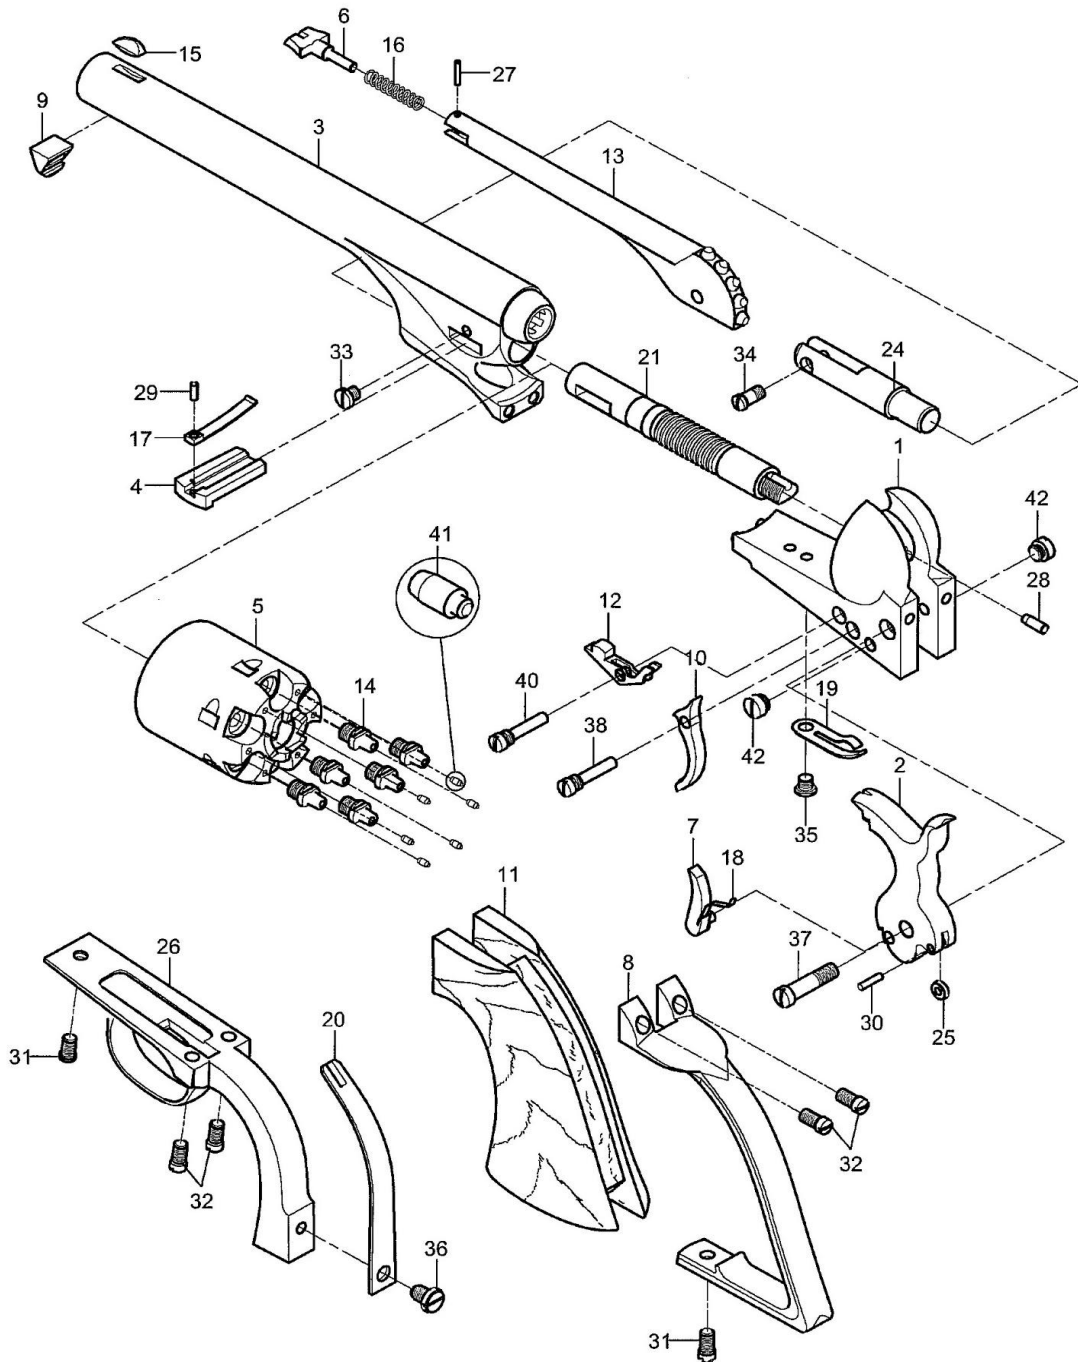

1861 NAVY

– with screws and cuts for detachable military shoulder stock –

1861 NAVY

– with screws and cuts for detachable military shoulder stock –

#	Code	Q.ty	Description
1	A0050001	1	Military Frame Assembly
2	A0000002	1	Hammer Assembly
3	0050003	1	Barrel 7.1/2" .36
4	A0000004	1	Wedge Assembly
5	A0000005	1	.36 Cylinder Assembly
7	A0000007	1	Hand Assembly
8	0050008	1	Backstrap
9	0000009	1	Barrel Stud
10	0000010	1	Trigger
11	0005011	1	Grip
12	0000012	1	Bolt
13	A0040013	1	Loading Lever Assembly
15	0040015	1	Sight
19	0000019	1	Trigger Bolt Spring
20	0000020	1	Mainspring
24	0050024	1	Plunger
26	0005026	1	Steel Triggerguard
28	0000028	1	Cylinder Lock Pin
31	0000031	2	Trigger Guard Screw
32	0000032	4	Rear Backstrap Screw
33	0000033	1	Wedge Screw
34	0040034	1	Plunger Screw
35	0000035	1	Screw
36	0000036	1	Mainspring Screw
37	0000037	1	Hammer Screw
38	0000038	1	Trigger Screw
40	0000040	1	Bolt Screw
42	0040042	2	Shoulder Stock Screw