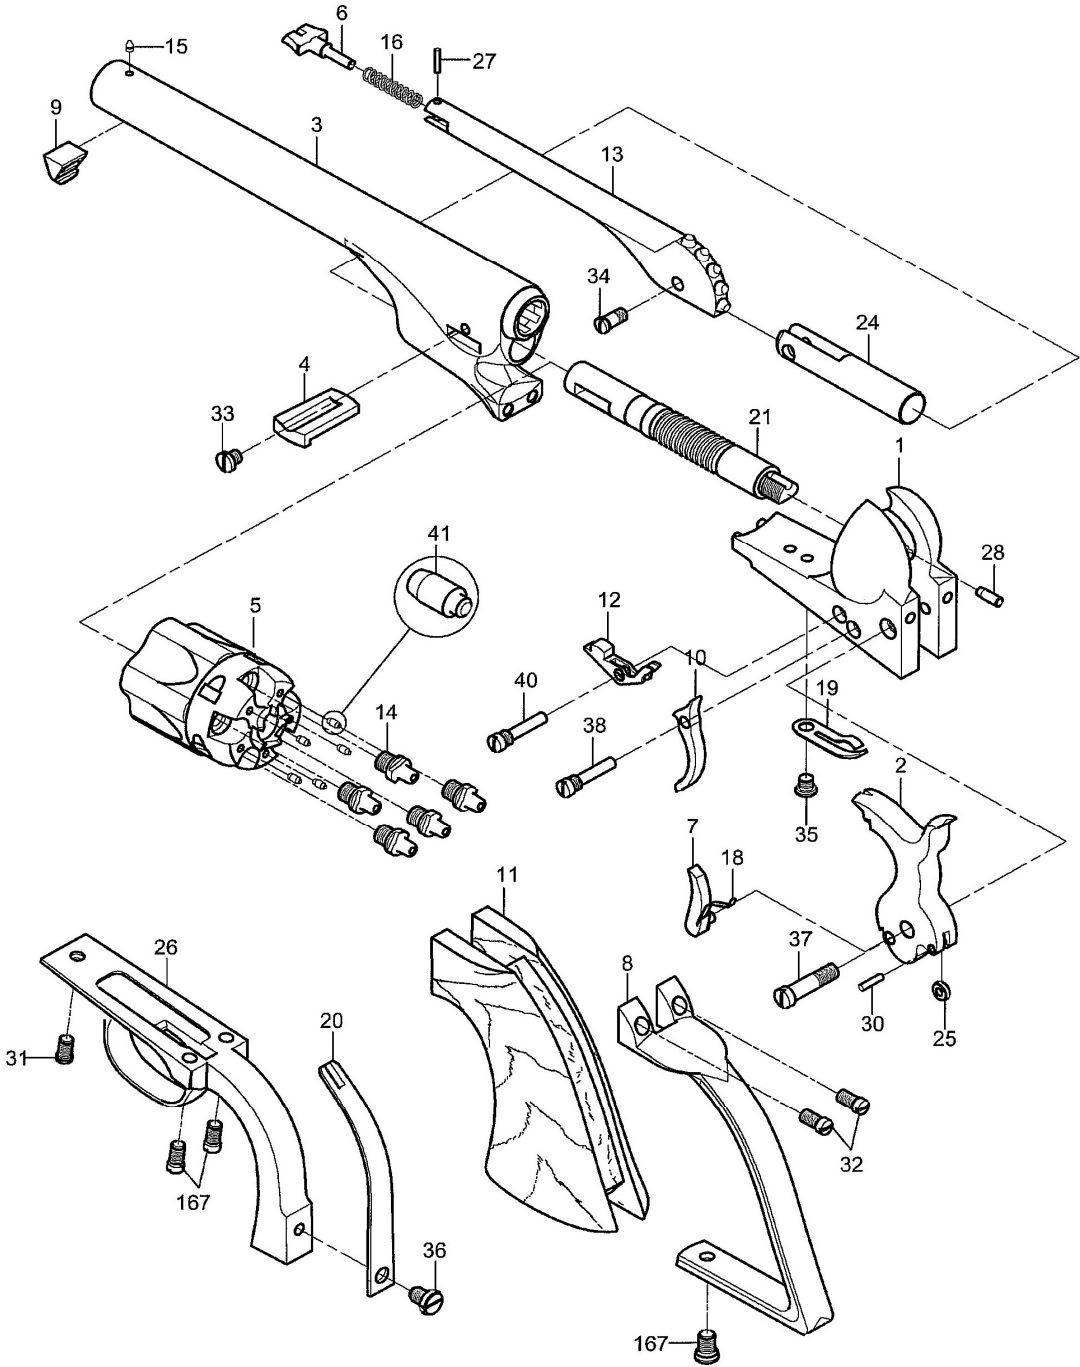

1862 POLICE

1862 POLICE

#	Code	Q.ty	Description
1	A0070001	1	Frame Assembly
2	A0070002	1	Hammer Assembly
3	0070003	1	Barrel 6.1/2" .36
4	0070004	1	Wedge Assembly
5	A0070005	1	.36 Cylinder Assembly
7	A0070007	1	Hand Assembly
8	0070008	1	Backstrap
9	0070009	1	Barrel Stud
10	0070010	1	Trigger
11	0070011	1	Grip
12	0070012	1	Bolt
13	A0070013	1	6.1/2" Loading Lever Assembly
15	0070015	1	Sight
19	0070019	1	Trigger Bolt Spring
20	0070020	1	Mainspring
24	0070024	1	Plunger
26	0070026	1	Triggerguard
28	0070028	1	Cylinder Lock Pin
31	0070031	1	Front Trigger Guard Screw
32	0070032	2	Rear Backstrap Screw
33	0070033	1	Wedge Screw
34	0070034	1	Plunger Screw
35	0070035	1	Screw
36	0000036	1	Mainspring Screw
37	0070037	1	Hammer Screw
38	0070038	1	Trigger Screw
40	0070040	1	Bolt Screw
167	0000032	3	Rear Backstrap Screw