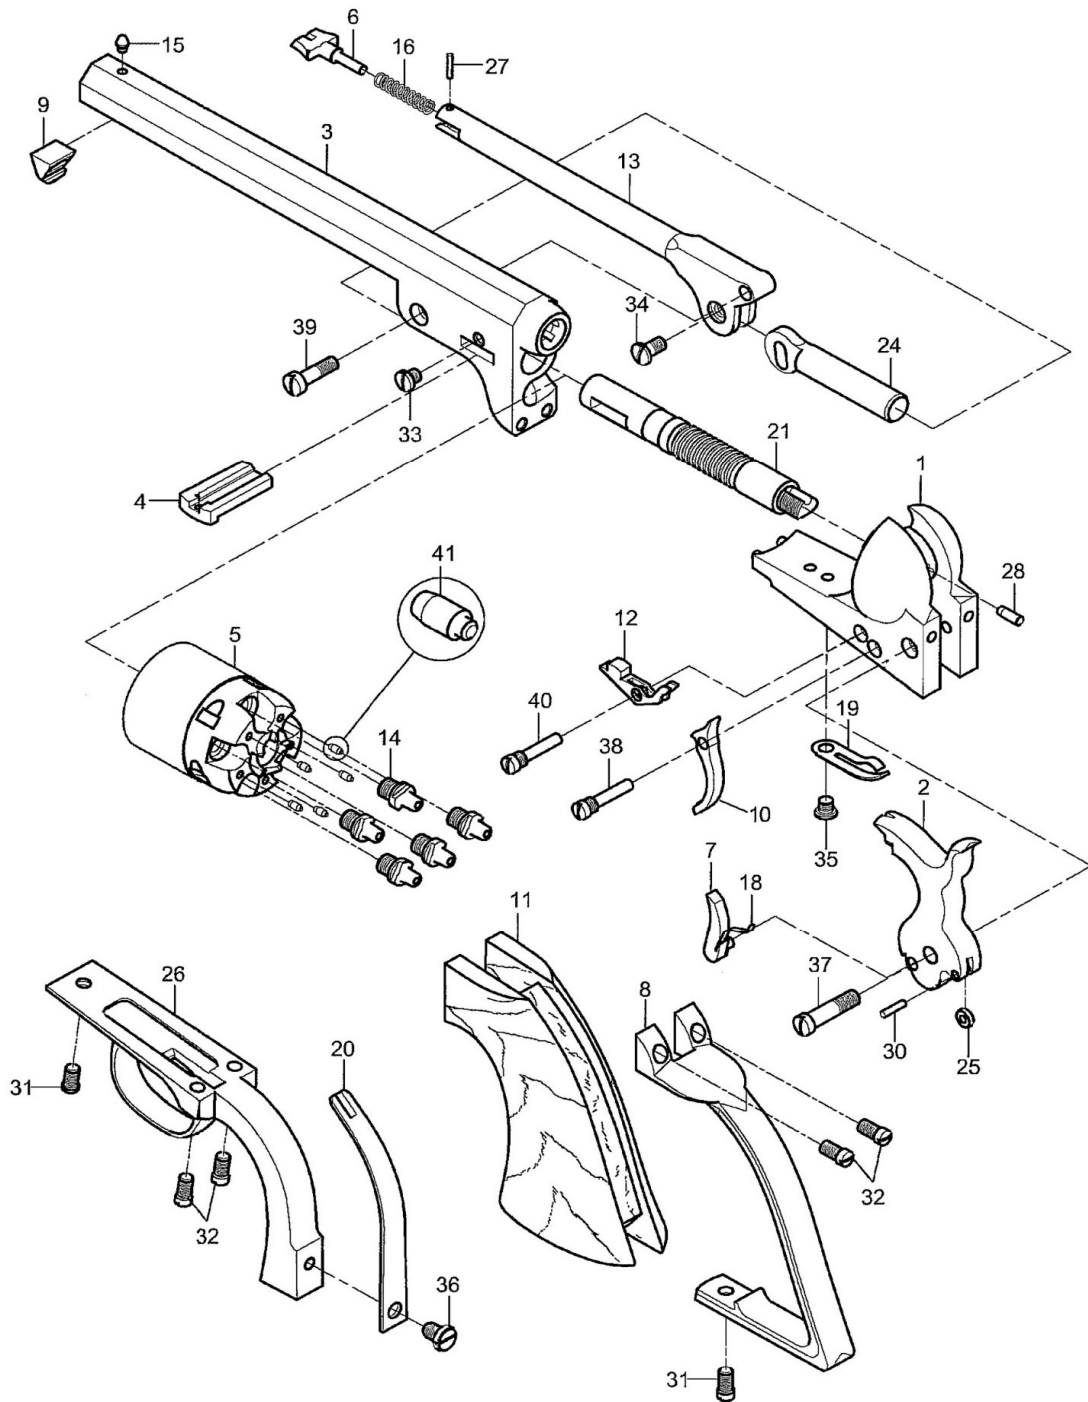

1862 POCKET

1862 POCKET

#	Code	Q.ty	Description
1	A0070001	1	Frame Assembly
2	A0070002	1	Hammer Assembly
3	0075003	1	Barrel 6.1/2" .36
4	0070004	1	Wedge Assembly
5	A0075005	1	.36 Cylinder Assembly
7	A0070007	1	Hand Assembly
8	0070008	1	Backstrap
9	0070009	1	Barrel Stud
10	0070010	1	Trigger
11	0070011	1	Grip
12	0070012	1	Bolt
13	A0075013	1	6.1/2" Loading Lever Assembly
15	0070015	1	Sight
19	0070019	1	Trigger Bolt Spring
20	0070020	1	Mainspring
24	0075024	1	Plunger
26	0070026	1	Triggerguard
28	0070028	1	Cylinder Lock Pin
31	0070031	1	Front Trigger Guard Screw
32	0070032	2	Rear Backstrap Screw
33	0070033	1	Wedge Screw
34	0075034	1	Plunger Screw
35	0070035	1	Screw
36	0000036	1	Mainspring Screw
37	0070037	1	Hammer Screw
38	0070038	1	Trigger Screw
39	0075039	1	Loading Lever Screw
40	0070040	1	Bolt Screw
167	0000032	3	Rear Backstrap Screw