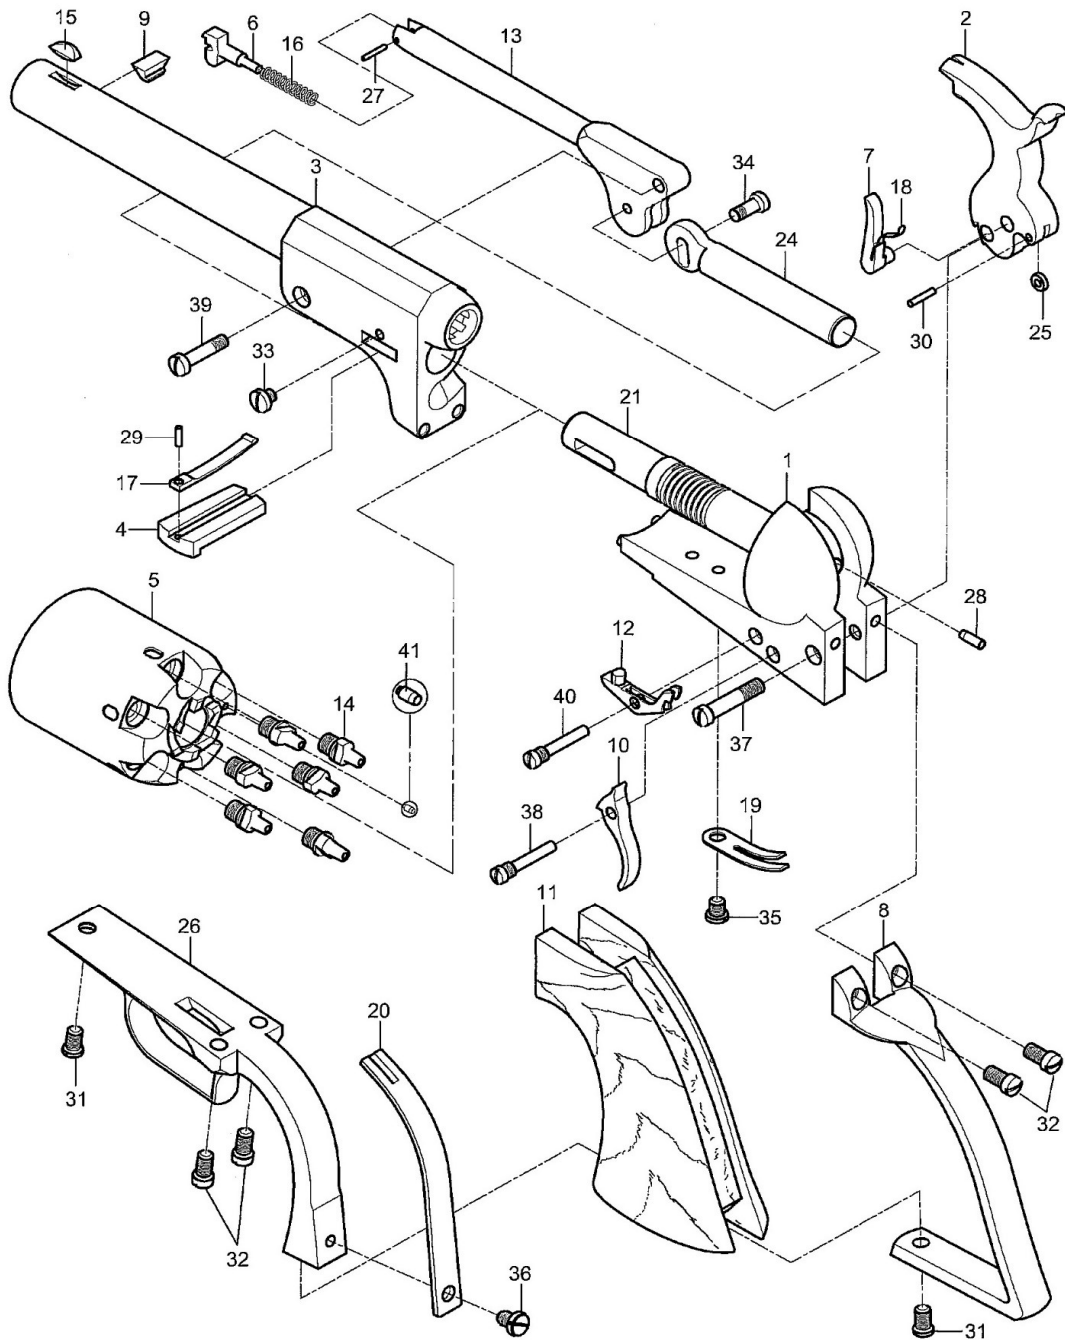

1848 DRAGOON 1st Model

1848 DRAGOON 1st Model

#	Code	Q.ty	Description
1	A0081001	1	Frame Assembly
2	A0081002	1	Hammer Assembly
3	0080003	1	Barrel 7.1/2" .44
4	A0080004	1	Wedge Assembly
5	A0080005	1	.44 Cylinder Assembly
7	A0080007	1	Hand Assembly
8	0080008	1	Backstrap
9	0080009	1	Barrel Stud
10	0080010	1	Trigger
11	0080011	1	Grip
12	0020012	1	Bolt
13	A0080013	1	Loading Lever Assembly
15	0040015	1	Sight
19	0080019	1	Trigger Bolt Spring
20	0081020	1	Mainspring
24	0080024	1	Plunger
26	0081026	1	Triggerguard
28	0000028	1	Cylinder Lock Pin
31	0080031	2	Front Trigger Guard Screw
32	0080032	4	Rear Backstrap Screw
33	0080033	1	Wedge Screw
34	0080034	1	Plunger Screw
35	0080035	1	Trigger Bolt Spring Screw
36	0000036	1	Mainspring Screw
37	0080037	1	Hammer Screw
38	0080038	1	Trigger Screw
39	0080039	1	Loading Lever Screw
40	0080040	1	Bolt Screw