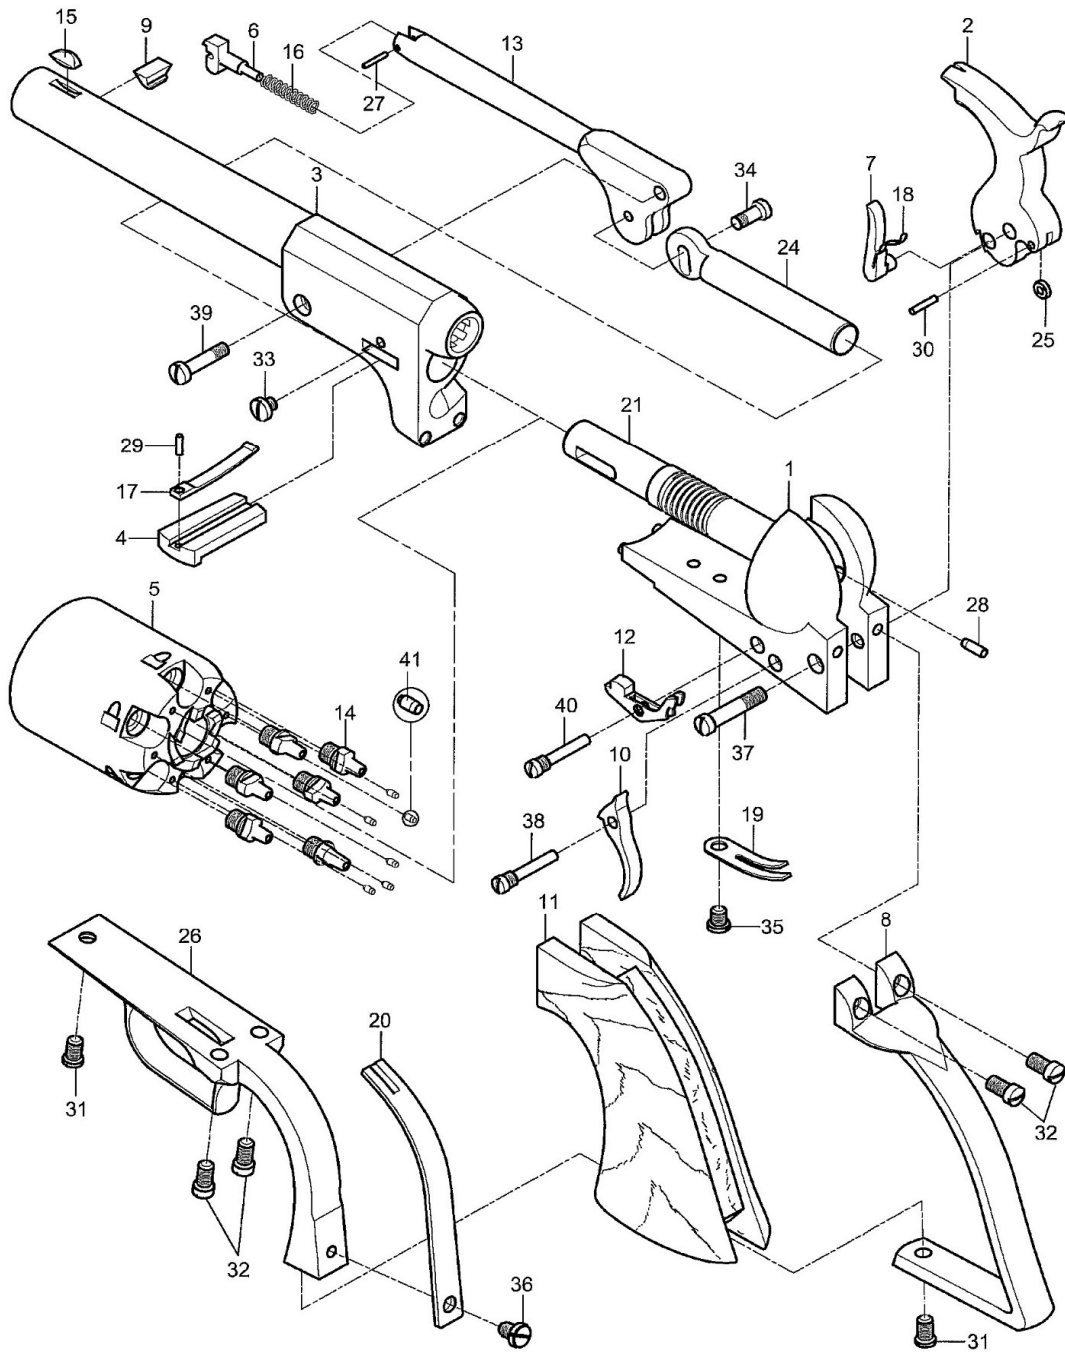

# 1848 DRAGOON 2nd Model

# 1848 DRAGOON 2nd Model

#	Code	Q.ty	Description
1	A0081001	1	Frame Assembly
2	A0081002	1	Hammer Assembly
3	0080003	1	Barrel 7.1/2" .44
4	A0080004	1	Wedge Assembly
5	A0081005	1	.44 Cylinder Assembly
7	A0080007	1	Hand Assembly
8	0080008	1	Backstrap
9	0080009	1	Barrel Stud
10	0080010	1	Trigger
11	0080011	1	Grip
12	0081012	1	Bolt
13	A0080013	1	Loading Lever Assembly
15	0040015	1	Sight
19	0080019	1	Trigger Bolt Spring
20	0081020	1	Mainspring
24	0080024	1	Plunger
26	0081026	1	Triggerguard
28	0000028	1	Cylinder Lock Pin
31	0080031	2	Front Trigger Guard Screw
32	0080032	4	Rear Backstrap Screw
33	0080033	1	Wedge Screw
34	0080034	1	Plunger Screw
35	0080035	1	Trigger Bolt Spring Screw
36	0000036	1	Mainspring Screw
37	0080037	1	Hammer Screw
38	0080038	1	Trigger Screw
39	0080039	1	Loading Lever Screw
40	0080040	1	Bolt Screw