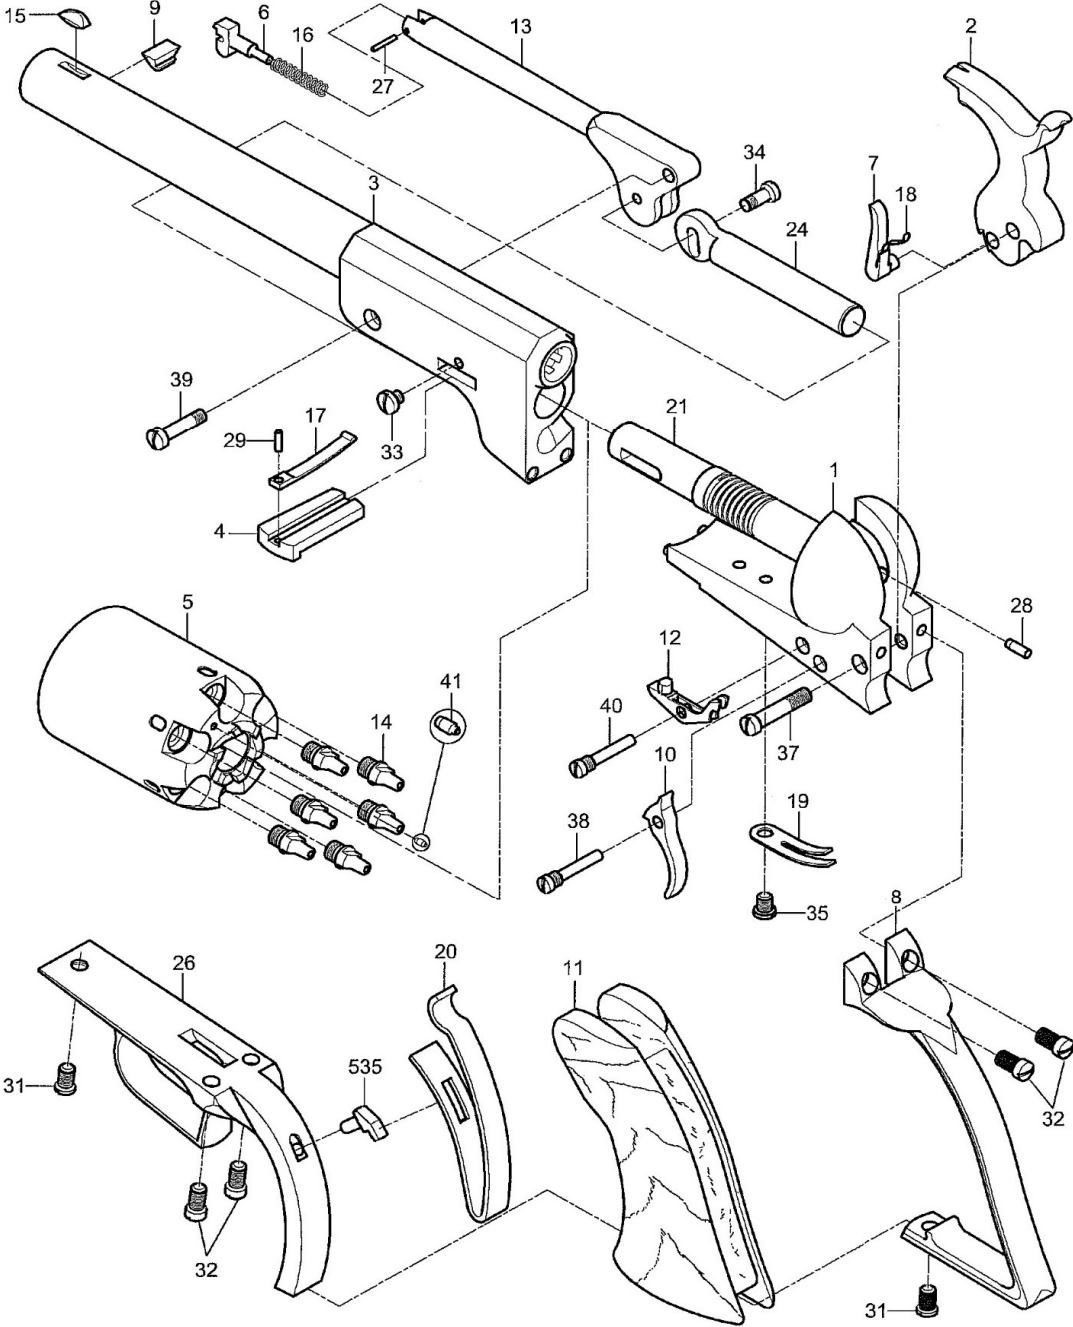

1848 WHITNEYVILLE

1848 WHITNEYVILLE

#	Code	Q.ty	Description
1	A0083001	1	Frame Assembly
2	0020002	1	Hammer Assembly
3	0080003	1	Barrel 7.1/2" .44
4	A0080004	1	Wedge Assembly
5	A0080005	1	.44 Cylinder Assembly
7	A0080007	1	Hand Assembly
8	0020008	1	Backstrap
9	0080009	1	Barrel Stud
10	0080010	1	Trigger
11	0020011	1	Grip
12	0020012	1	Bolt
13	A0080013	1	Loading Lever Assembly
15	0040015	1	Sight
19	0080019	1	Trigger Bolt Spring
20	0020020	1	Mainspring
24	0080024	1	Plunger
26	A0020026	1	Trigger Guard Assembly
28	0000028	1	Cylinder Lock Pin
31	0080031	2	Front Trigger Guard Screw
32	0080032	4	Rear Backstrap Screw
33	0080033	1	Wedge Screw
34	0080034	1	Plunger Screw
35	0080035	1	Trigger Bolt Spring Screw
37	0080037	1	Hammer Screw
38	0080038	1	Trigger Screw
39	0080039	1	Loading Lever Screw
40	0080040	1	Bolt Screw