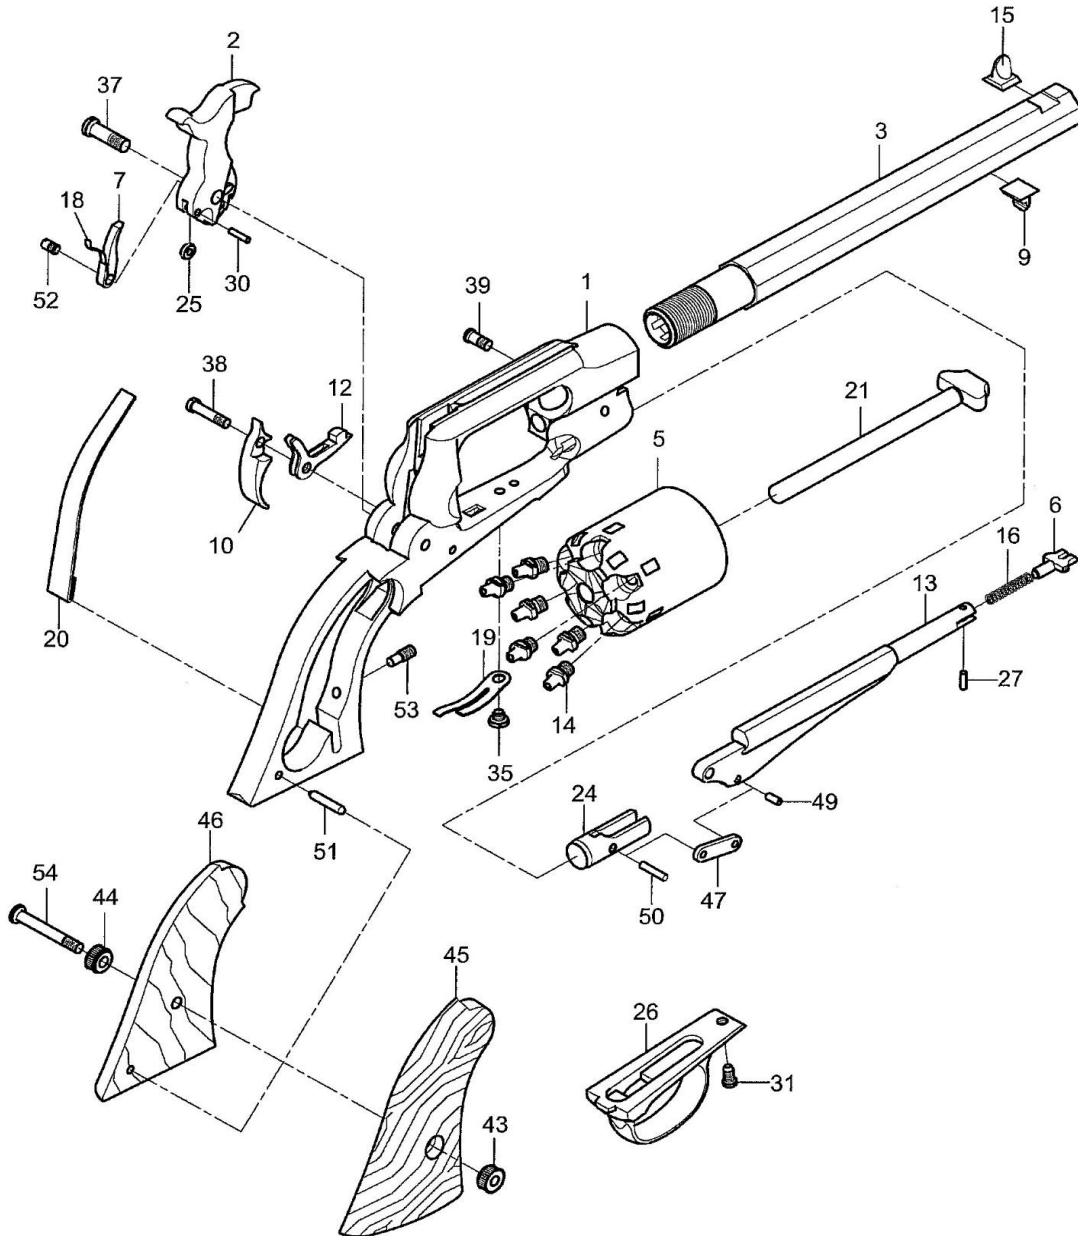

1858 NEW ARMY

- STAINLESS STEEL -

1858 NEW ARMY

– STAINLESS STEEL –

#	Code	Q.ty	Description
1	0102001	1	Stainless Steel Frame
2	A0102002	1	Stainless Steel Hammer Assembly
3	0102003	1	Stainless Steel Barrel 8" .44
5	A0102005	1	Stainless Steel .44 Cylinder Assembly
7	A0100007	1	Hand Assembly
9	0102009	1	Stainless Steel Barrel Stud
10	0102010	1	Trigger
12	0100012	1	Bolt
13	A0102013	1	Stainless Steel 8" Loading Lever Assembly
15	0102015	1	Stainless Steel Sight
19	0100019	1	Trigger Bolt Spring
20	0100020	1	Mainspring
21	0102021	1	Base Pin Inox
26	0100026	1	Triggerguard
31	0102031	1	Stainl.Steel Trigger Guard Screw
35	0102035	1	Trigger Bolt Spring Screw
37	0102037	1	Stainless Steel Hammer Screw
38	0102038	1	Stainless Steel Trigger Screw
39	0102039	1	Stainless Steel Load.Lever Screw
43	0100043	1	Right Grip Nut
44	0100044	1	Left Grip Nut
45	0102045	1	Right Grip
46	0102046	1	Left Grip
51	0100051	1	Grip Pin
52	0100052	1	Hand Screw
53	0102053	1	Stainless Steel Mainspring Screw
54	0102054	1	Stainless Steel Grip Screw