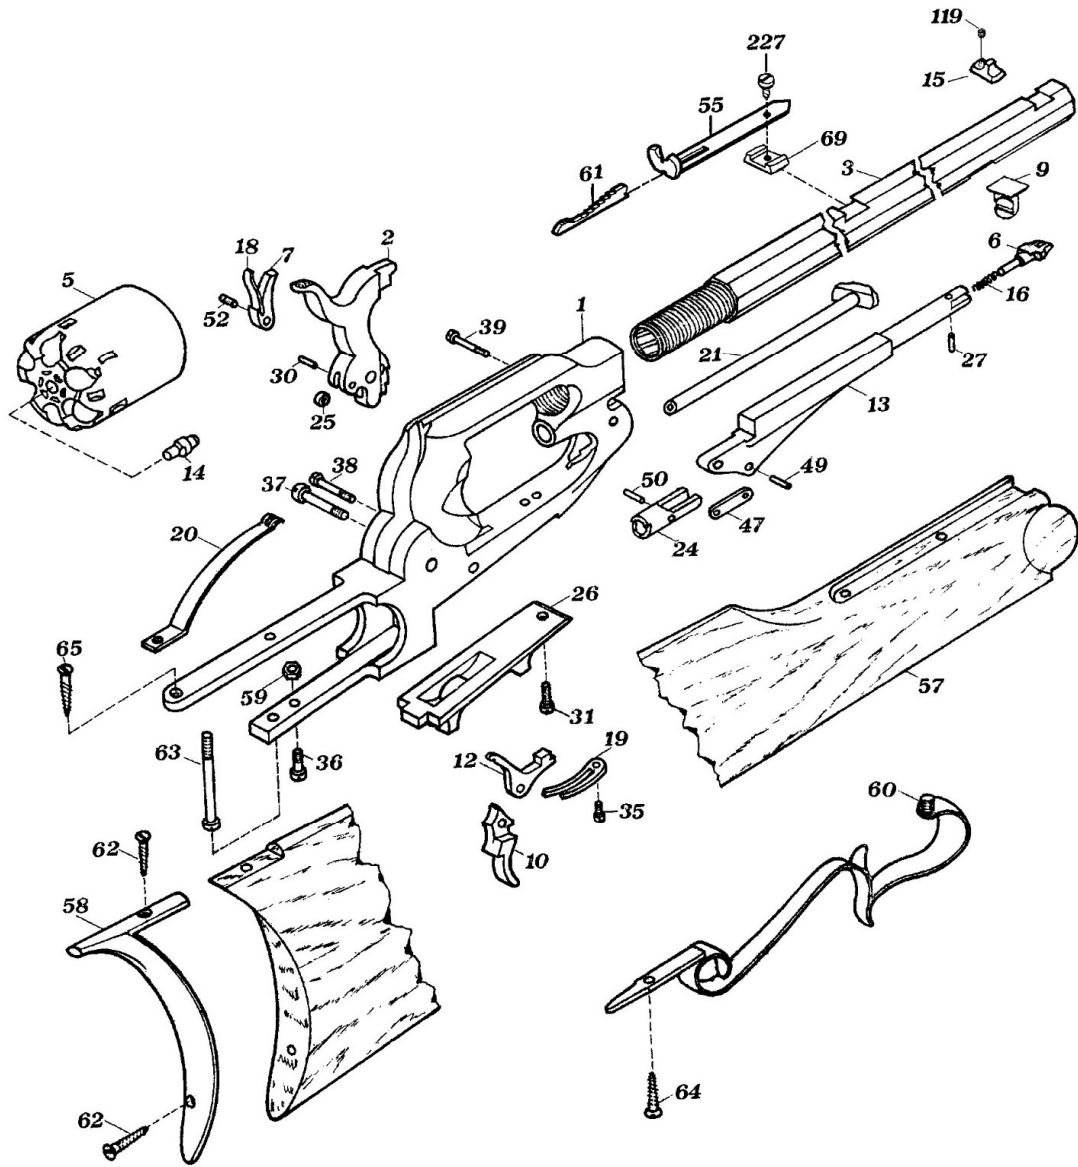

1858 NEW ARMY CARBINE

1858 NEW ARMY CARBINE

#	Code	Q.ty	Description
1	0120001	1	Frame
2	A0120002	1	Hammer Assembly
3	0120003	1	Barrel 18" .44
5	A0100005	1	.44 Cylinder Assembly
7	A0100007	1	Hand Assembly
9	0100009	1	Barrel Stud
10	0100010	1	Trigger
12	0100012	1	Bolt
13	A0100013	1	8" Loading Lever Assembly
15	0130015	1	Sight
19	0100019	1	Trigger Bolt Spring
20	0120020	1	Mainspring
21	0100021	1	Base Pin
26	0120026	1	Triggerguard
31	0100031	1	Trigger Guard Screw
35	0100035	1	Trigger Bolt Spring Screw
36	0120036	1	Mainspring Screw
37	0107037	1	Hammer Screw
38	0100038	1	Trigger Screw
39	0100039	1	Loading Lever Screw
52	0100052	1	Hand Screw
55	0130055	1	Rear
57	0120057	1	Butt Stock
58	0120058	1	Butt Plate
59	0120059	1	Mainspring Loop Screw
60	0120060	1	Guard
61	0242061	1	Rear Sight
62	0200062	2	Butt Plate Screw
63	0120063	1	Tang Screw
64	0120064	1	Guard Screw
65	0120065	1	Butt Stock Screw
69	0130069	1	Rear Base
119	0400692	1	Hand Pin Screw

1858 NEW ARMY CARBINE

#	Code	Q.ty	Description
227	0240128	1	Ladle Screw