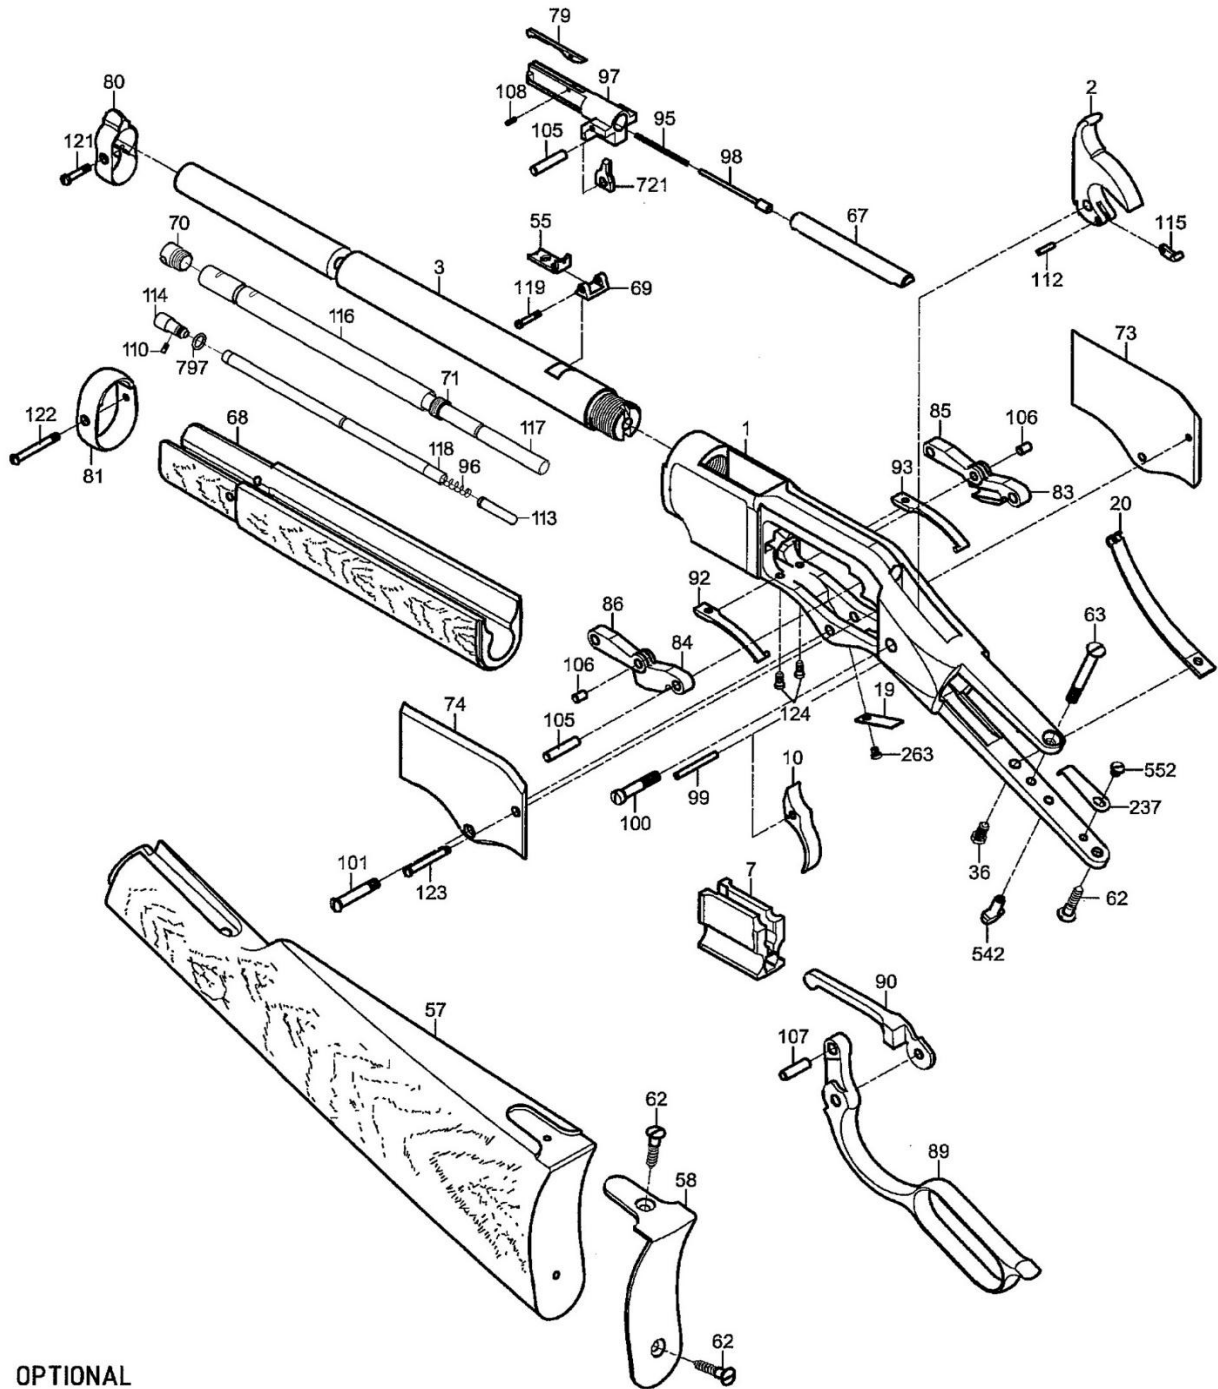

# 1866 YELLOWBOY CARBINE .22LR

OPTIONAL

# 1866 YELLOWBOY CARBINE .22LR

#	Code	Q.ty	Description
1	A0200001	1	Frame Assembly
2	A0200002	1	Hammer Assembly
3	0200003	1	Barrel 19" .22LR
7	0200007	1	Carrier Block
10	0200010	1	Trigger
19	0200019	1	Trigger Spring
20	0200020	1	Mainspring
36	0200036	1	Mainspring Screw
55	0200055	1	Rear
57	0200057	1	Carbine Butt Stock
58	0200058	1	Butt Plate
62	0200062	3	Butt Plate Screw
63	0200063	1	Tang Screw
67	0200067	1	Firing Pin Extension
68	0200068	1	Forend
69	0200069	1	Rear Base
70	0200070	1	Magazine Tube Front Ferrule
71	0200071	1	Magazine Tube Rear Ferrule
80	0240080	1	Front Band
81	0200081	1	Forend Band
83	A0220083	1	Right Side Links - Assembly
84	A0220084	1	Left Side Links - Assembly
89	0200089	1	Lever
90	0200090	1	Lifter Arm
92	0200092	1	Right Lever Spring
93	0200093	1	Left Lever Spring
95	0200095	1	Firing Pin Spring
96	0200096	1	Magazine Spring
97	A0200097	1	Breech Block Assembly .22LR
98	0200098	1	Firing Pin
99	0200099	1	Trigger Pin
100	0200100	1	Hammer Pin Screw
101	0200101	1	Lever Screw

# 1866 YELLOWBOY CARBINE .22LR

#	Code	Q.ty	Description
105	0200105	2	Rear Link Pin
107	0200107	1	Lever Pin
110	0200110	1	Magazine Tube Plung Pin
113	2200113	1	Magazine Follower
114	2200114	1	Magazine Tube Cap
116	0200116	1	Outside Magazine Tube
117	0200117	1	Middle Magazine Tube
118	0200118	1	Magazine Tube 19".22Lr- Internal Part
119	0200119	1	Rear Screw
121	0200121	1	Band Screw
122	0200122	1	Forend Screw
123	0200123	1	Side Plate Screw
124	0200124	2	Lever Spring Screw
237	0200237	1	Lever Hook Spring
263	0200263	1	Trigger Spring Screw
542	0200542	1	Lever Hook
552	0000035	1	Screw
721	0220721	1	Firing Pin Extension Stop