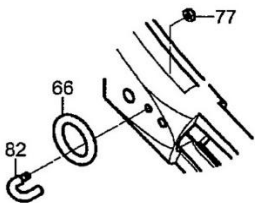

# 1866 YELLOWBOY CARBINE .22LR

OPTIONAL

# 1866 YELLOWBOY CARBINE .22LR

#	Code	Q.ty	Description
1	A0200001	1	Frame Assembly
2	A0200002	1	Hammer Assembly
3	0200003	1	Barrel 19" .22LR
7	0200007	1	Carrier Block
10	0200010	1	Trigger
19	0200019	1	Trigger Spring
20	0200020	1	Mainspring
36	0200036	1	Mainspring Screw
55	0200055	1	Rear
57	0200057	1	Carbine Butt Stock
58	0200058	1	Butt Plate
62	0200062	3	Butt Plate Screw
63	0200063	1	Tang Screw
67	0200067	1	Firing Pin Extension
68	0200068	1	Forend
69	0200069	1	Rear Base
70	0200070	1	Magazine Tube Front Ferrule
71	0200071	1	Magazine Tube Rear Ferrule
80	0240080	1	Front Band
81	0200081	1	Forend Band
83	A0220083	1	Right Side Links - Assembly
84	A0220084	1	Left Side Links - Assembly
89	0200089	1	Lever
90	0200090	1	Lifter Arm
92	0200092	1	Right Lever Spring
93	0200093	1	Left Lever Spring
95	0200095	1	Firing Pin Spring
96	0200096	1	Magazine Spring
97	A0200097	1	Breech Block Assembly .22LR
98	0200098	1	Firing Pin
99	0200099	1	Trigger Pin
100	0200100	1	Hammer Pin Screw
101	0200101	1	Lever Screw

# 1866 YELLOWBOY CARBINE .22LR

#	Code	Q.ty	Description
105	0200105	2	Rear Link Pin
107	0200107	1	Lever Pin
110	0200110	1	Magazine Tube Plung Pin
113	2200113	1	Magazine Follower
114	2200114	1	Magazine Tube Cap
116	0200116	1	Outside Magazine Tube
117	0200117	1	Middle Magazine Tube
118	0200118	1	Magazine Tube 19".22Lr- Internal Part
119	0200119	1	Rear Screw
121	0200121	1	Band Screw
122	0200122	1	Forend Screw
123	0200123	1	Side Plate Screw
124	0200124	2	Lever Spring Screw
237	0200237	1	Lever Hook Spring
263	0200263	1	Trigger Spring Screw
542	0200542	1	Lever Hook
552	0000035	1	Screw
721	0220721	1	Firing Pin Extension Stop