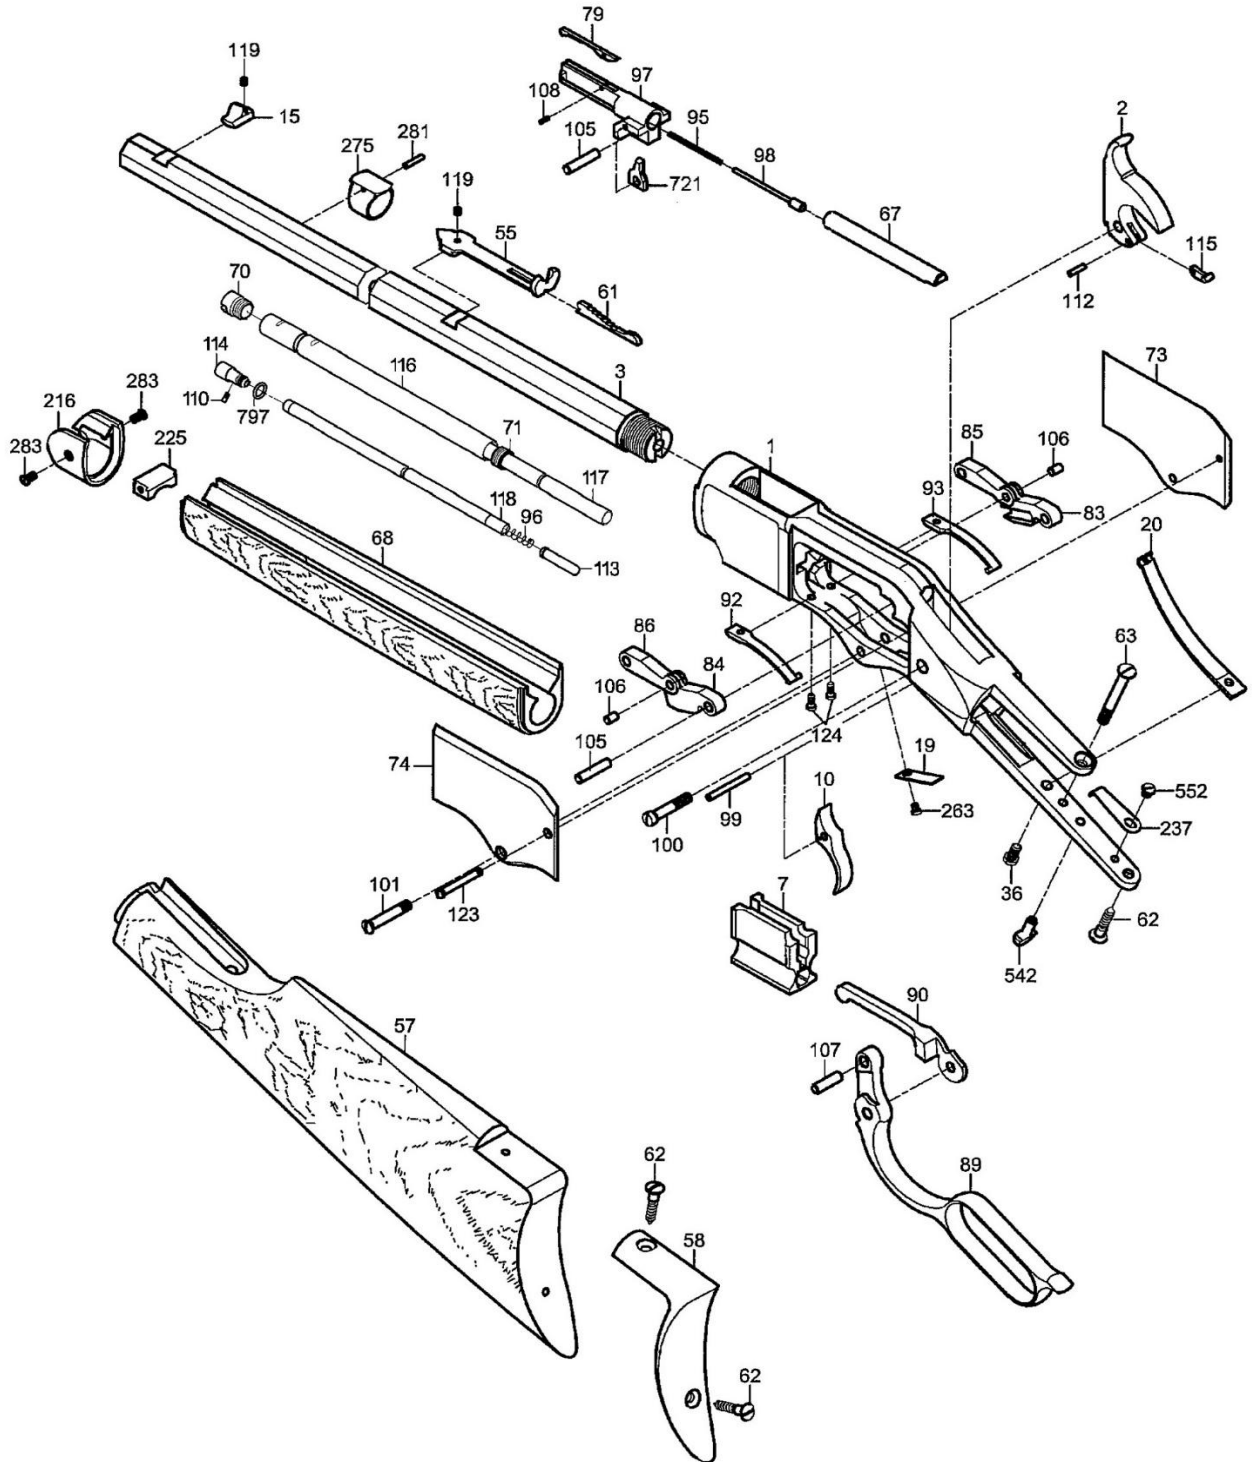

1866 YELLOWBOY RIFLE .22LR

1866 YELLOWBOY RIFLE .22LR

#	Code	Q.ty	Description
1	A0200001	1	Frame Assembly
2	A0200002	1	Hammer Assembly
3	0262003	1	Barrel 24.1/4" .22LR
7	0200007	1	Carrier Block
10	0200010	1	Trigger
15	0202015	1	Sight
19	0200019	1	Trigger Spring
20	0200020	1	Mainspring
36	0200036	1	Mainspring Screw
55	0242055	1	Rear
57	0202057	1	Rifle Butt Stock
58	0202058	1	Butt Plate
61	0242061	1	Rear Sight
62	0200062	3	Butt Plate Screw
63	0200063	1	Tang Screw
67	0200067	1	Firing Pin Extension
68	0202068	1	Forend
70	0200070	1	Magazine Tube Front Ferrule
71	0200071	1	Magazine Tube Rear Ferrule
83	A0220083	1	Right Side Links - Assembly
84	A0220084	1	Left Side Links - Assembly
89	0200089	1	Lever
90	0200090	1	Lifter Arm
92	0200092	1	Right Lever Spring
93	0200093	1	Left Lever Spring
95	0200095	1	Firing Pin Spring
96	0202096	1	Magazine Spring
97	A0200097	1	Breech Block Assembly .22LR
98	0200098	1	Firing Pin
99	0200099	1	Trigger Pin
100	0200100	1	Hammer Pin Screw
101	0200101	1	Lever Screw
105	0200105	2	Rear Link Pin

1866 YELLOWBOY RIFLE .22LR

#	Code	Q.ty	Description
107	0200107	1	Lever Pin
110	0200110	1	Magazine Tube Plung Pin
113	2200113	1	Magazine Follower
114	2200114	1	Magazine Tube Cap
116	0202116	1	Outside Magazine Tube
117	0202117	1	Middle Magazine Tube
118	0202118	1	.22LR Magazine Tube - Internal Part
119	0400692	2	Hand Pin Screw
123	0200123	1	Side Plate Screw
124	0200124	2	Lever Spring Screw
216	0202216	1	Forend Protection
225	0202225	1	Forend Protection Bearing
237	0200237	1	Lever Hook Spring
263	0200263	1	Trigger Spring Screw
275	0202275	1	Magazine Tube Bearing
281	0202281	1	Magazine Tube Bearing Pin
283	0202283	2	Forend Protection Screw
542	0200542	1	Lever Hook
552	0000035	1	Screw
721	0220721	1	Firing Pin Extension Stop