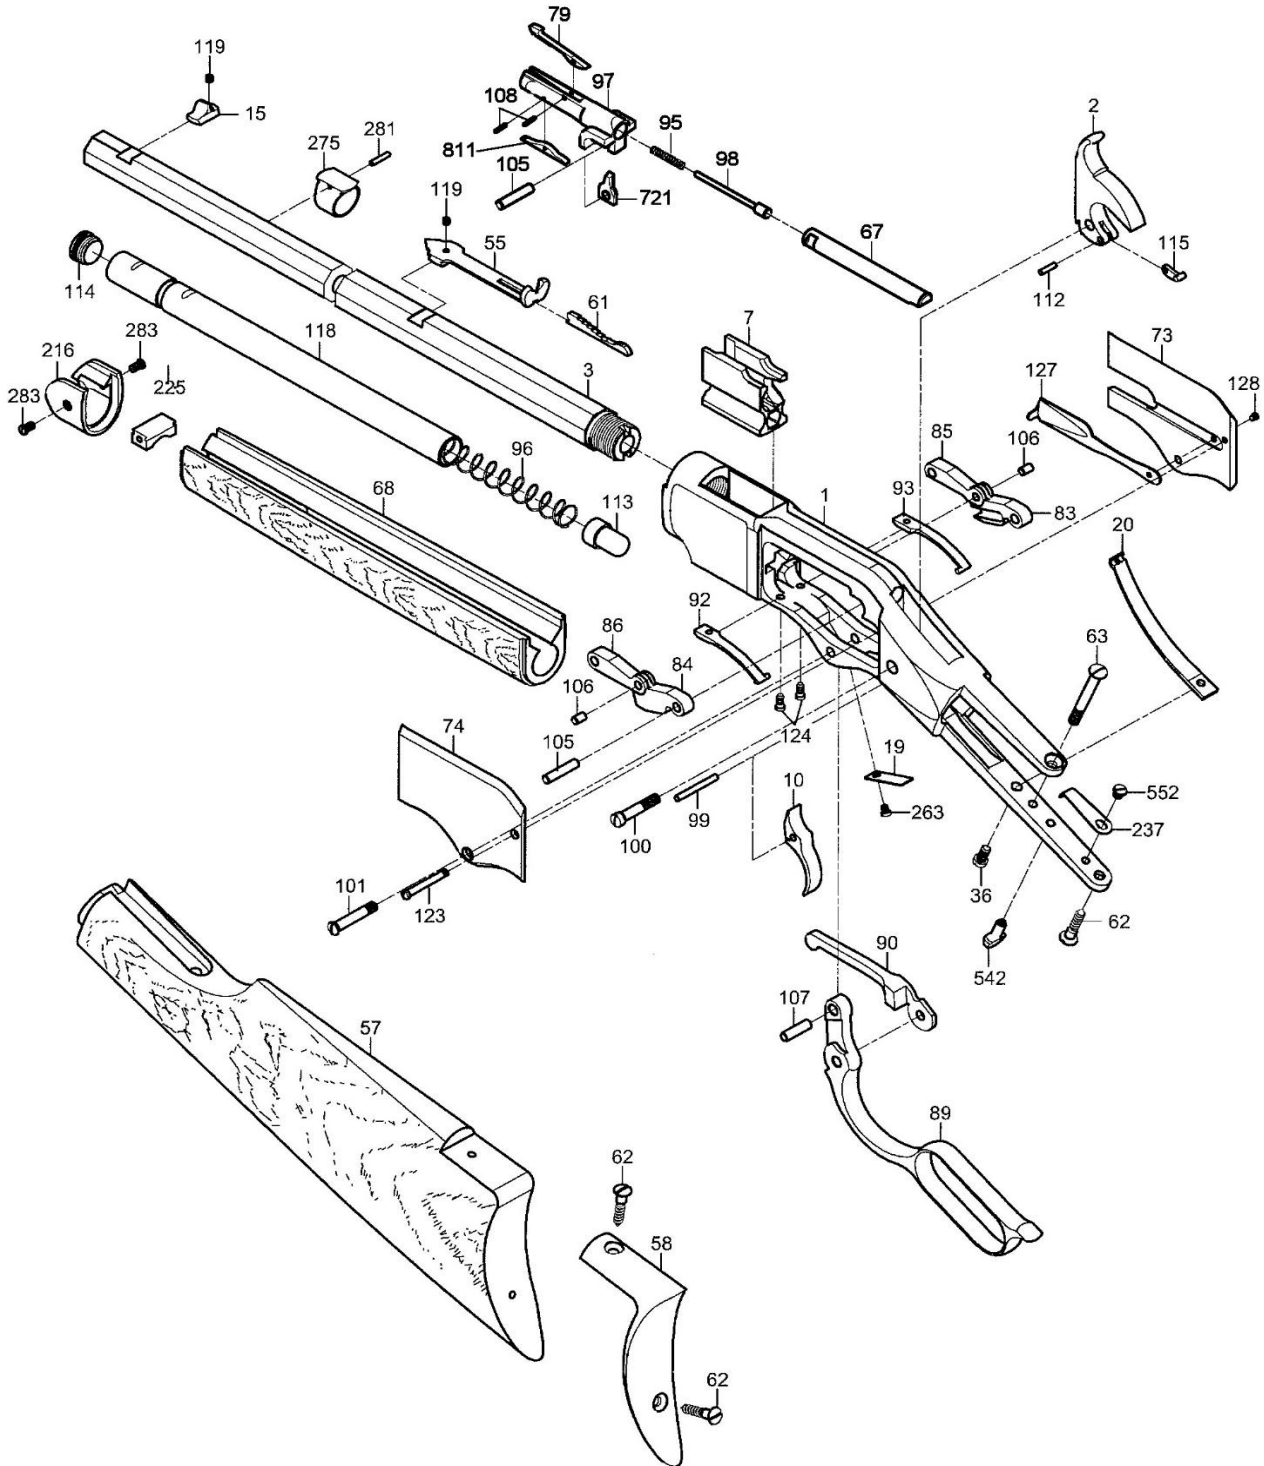

1866 YELLOWBOY SPORTING RIFLE

1866 YELLOWBOY SPORTING RIFLE

#	Code	Q.ty	Description
1	A0220001	1	Frame Assembly
2	A0200002	1	Hammer Assembly
3	0252003	1	Barrel 24.1/4" .38Sp
7	0220007	1	Carrier Block .38Sp/.357Mag.
10	0200010	1	Trigger
15	0202015	1	Sight
19	0200019	1	Trigger Spring
20	0200020	1	Mainspring
36	0200036	1	Mainspring Screw
55	0242055	1	Rear
57	0202057	1	Rifle Butt Stock
58	0202058	1	Butt Plate
61	0242061	1	Rear Sight
62	0200062	3	Butt Plate Screw
63	0200063	1	Tang Screw
67	0200067	1	Firing Pin Extension
68	0202068	1	Forend
83	A0220083	1	Right Side Links - Assembly
84	A0220084	1	Left Side Links - Assembly
89	0200089	1	Lever
90	0200090	1	Lifter Arm
92	0200092	1	Right Lever Spring
93	0200093	1	Left Lever Spring
95	0070016	1	Loading Lever Latch Spring
96	0232096	1	Magazine Spring
97	A0220097	1	Breech Block Assembly .38Sp
98	0220098	1	Firing Pin
99	0200099	1	Trigger Pin
100	0200100	1	Hammer Pin Screw
101	0200101	1	Lever Screw
105	0200105	2	Rear Link Pin
107	0200107	1	Lever Pin
113	0220113	1	Magazine Follower

1866 YELLOWBOY SPORTING RIFLE

#	Code	Q.ty	Description
114	0230114	1	Magazine Tube Plug
118	0232118	1	Magazine Tube
119	0400692	2	Hand Pin Screw
123	0200123	1	Side Plate Screw
124	0200124	2	Lever Spring Screw
127	0220127	1	Ladle
128	0220128	1	Ladle Screw
216	0202216	1	Forend Protection
225	0202225	1	Forend Protection Bearing
237	0200237	1	Lever Hook Spring
263	0200263	1	Trigger Spring Screw
275	0202275	1	Magazine Tube Bearing
281	0202281	1	Magazine Tube Bearing Pin
283	0202283	2	Forend Protection Screw
542	0200542	1	Lever Hook
552	0000035	1	Screw
721	0220721	1	Firing Pin Extension Stop