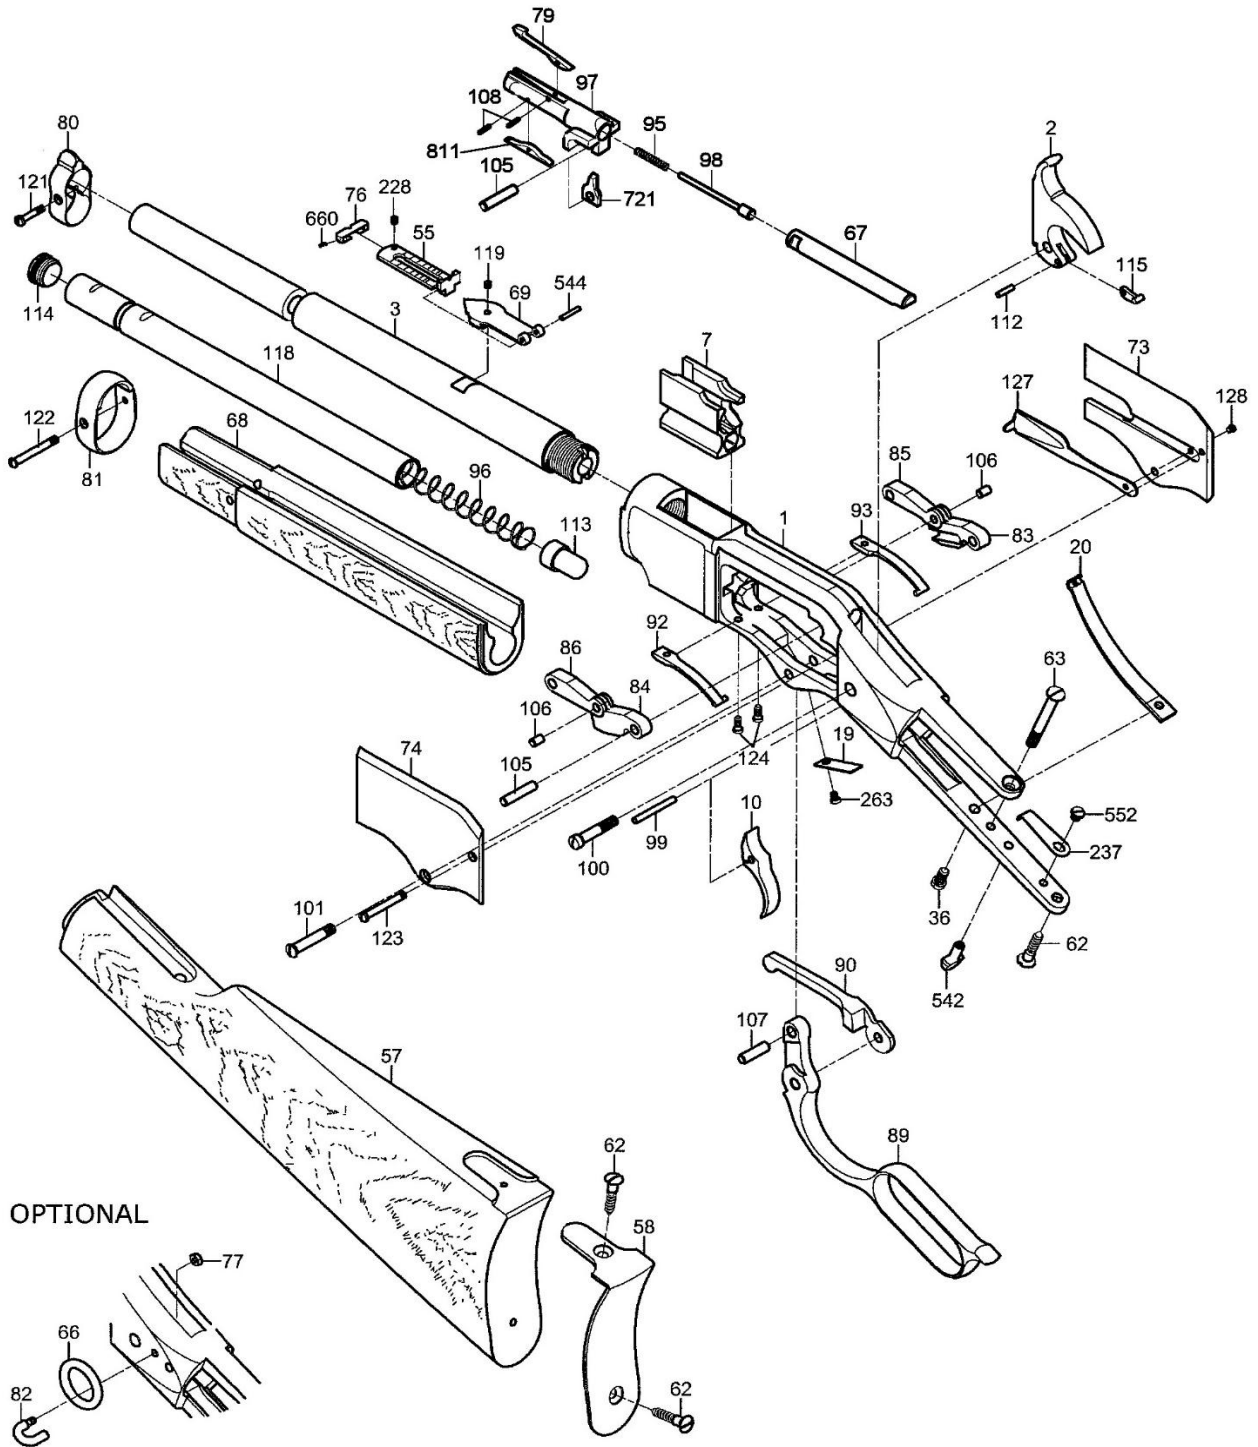

1866 YELLOWBOY "TRAPPER" CARBINE

1866 YELLOWBOY "TRAPPER" CARBINE

#	Code	Q.ty	Description
1	A0220001	1	Frame Assembly
2	A0200002	1	Hammer Assembly
3	0223003	1	Barrel 16.1/8" .38Sp
7	0220007	1	Carrier Block .38Sp/.357Mag.
10	0200010	1	Trigger
19	0200019	1	Trigger Spring
20	0200020	1	Mainspring
36	0200036	1	Mainspring Screw
55	A0240055	1	Carbine Rear Sight Assembly
57	0200057	1	Carbine Butt Stock
58	0200058	1	Butt Plate
62	0200062	3	Butt Plate Screw
63	0200063	1	Tang Screw
67	0200067	1	Firing Pin Extension
68	0203068	1	Forend
80	0240080	1	Front Band
81	0200081	1	Forend Band
83	A0220083	1	Right Side Links - Assembly
84	A0220084	1	Left Side Links - Assembly
89	0200089	1	Lever
90	0200090	1	Lifter Arm
92	0200092	1	Right Lever Spring
93	0200093	1	Left Lever Spring
95	0070016	1	Loading Lever Latch Spring
96	0223096	1	Magazine Spring 16.1/8"
97	A0220097	1	Breech Block Assembly .38Sp
98	0220098	1	Firing Pin
99	0200099	1	Trigger Pin
100	0200100	1	Hammer Pin Screw
101	0200101	1	Lever Screw
105	0200105	2	Rear Link Pin
107	0200107	1	Lever Pin
113	0220113	1	Magazine Follower

1866 YELLOWBOY "TRAPPER" CARBINE

#	Code	Q.ty	Description
114	0230114	1	Magazine Tube Plug
118	0223118	1	Magazine Tube 16.1/8"
121	0200121	1	Band Screw
122	0200122	1	Forend Screw
123	0200123	1	Side Plate Screw
124	0200124	2	Lever Spring Screw
127	0220127	1	Ladle
128	0220128	1	Ladle Screw
237	0200237	1	Lever Hook Spring
263	0200263	1	Trigger Spring Screw
542	0200542	1	Lever Hook
552	0000035	1	Screw
721	0220721	1	Firing Pin Extension Stop