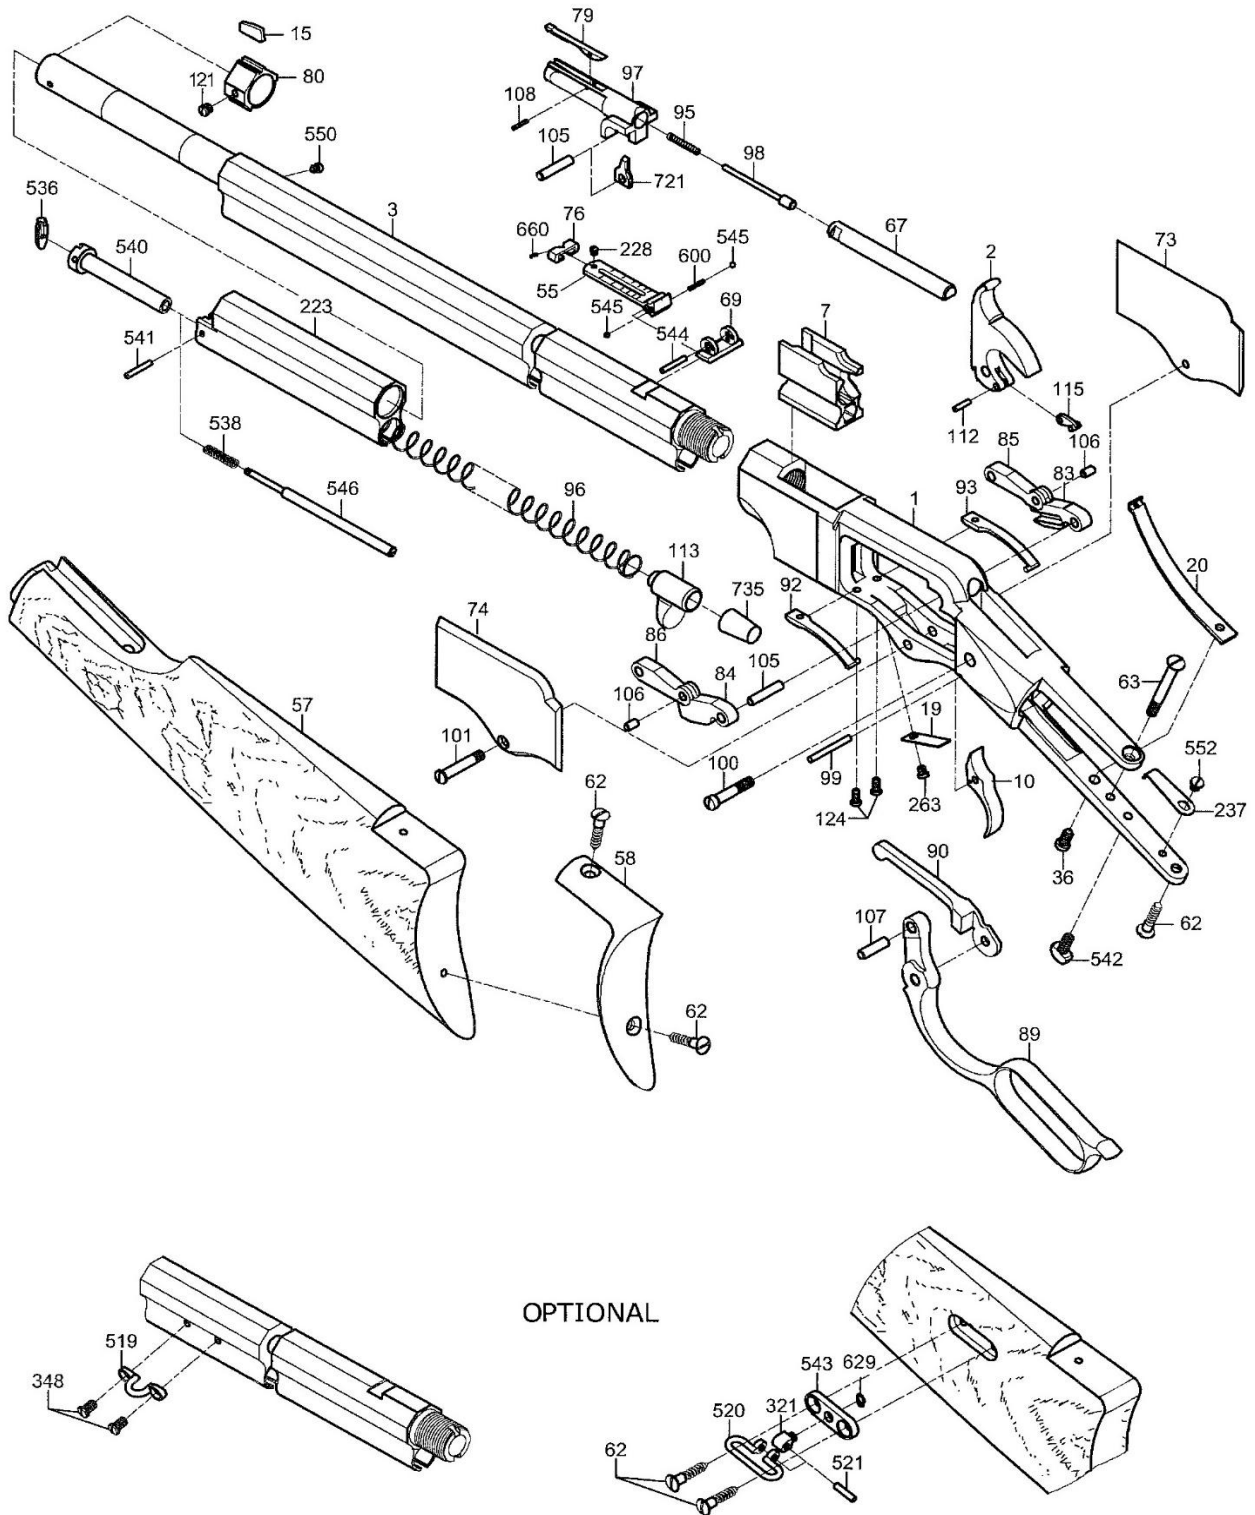

# 1860 HENRY RIFLE & CARBINE

- BRASS FRAME -

# 1860 HENRY RIFLE & CARBINE

– BRASS FRAME –

#	Code	Q.ty	Description
1	A0238001	1	Brass Frame Assembly
2	A0200002	1	Hammer Assembly
3	0239003	1	Barrel 24.1/4" .44/40 Win
7	0238007	1	Carrier Block
10	0200010	1	Trigger
15	0238015	1	Sight
19	0200019	1	Trigger Spring
20	0200020	1	Mainspring
36	0200036	1	Mainspring Screw
55	A0238055	1	Henry Rear Assembly
57	0202057	1	Rifle Butt Stock
58	0202058	1	Butt Plate
62	0200062	3	Butt Plate Screw
63	0200063	1	Tang Screw
67	0200067	1	Firing Pin Extension
80	0238080	1	Front Band
83	A0220083	1	Right Side Links - Assembly
84	A0220084	1	Left Side Links - Assembly
89	0200089	1	Lever
90	0200090	1	Lifter Arm
92	0200092	1	Right Lever Spring
93	0200093	1	Left Lever Spring
95	0070016	1	Loading Lever Latch Spring
96	0232096	1	Magazine Spring
97	A0230097	1	Breech Block Assembly .45 Colt - 44/40 Win
98	0220098	1	Firing Pin
99	0200099	1	Trigger Pin
100	0200100	1	Hammer Pin Screw
101	0200101	1	Lever Screw
105	0200105	2	Rear Link Pin
107	0200107	1	Lever Pin
113	0238113	1	Magazine Follower
121	0238121	1	Band Screw

# 1860 HENRY RIFLE & CARBINE

– BRASS FRAME –

#	Code	Q.ty	Description
124	0200124	2	Lever Spring Screw
223	A0238223	1	Henry Sleeve Assembly
237	0200237	1	Lever Hook Spring
263	0200263	1	Trigger Spring Screw
536	0238536	1	Sleeve Latch
538	0238538	1	Sleeve Latch Rod Spring
541	0238541	1	Sleeve Tube Pin
542	0200542	1	Lever Hook
546	0238546	1	Sleeve Latch Rod
550	0238550	1	Magazine Follower Screw
552	0000035	1	Screw
721	0220721	1	Firing Pin Extension Stop
735	0238735	1	Plastic Buffer