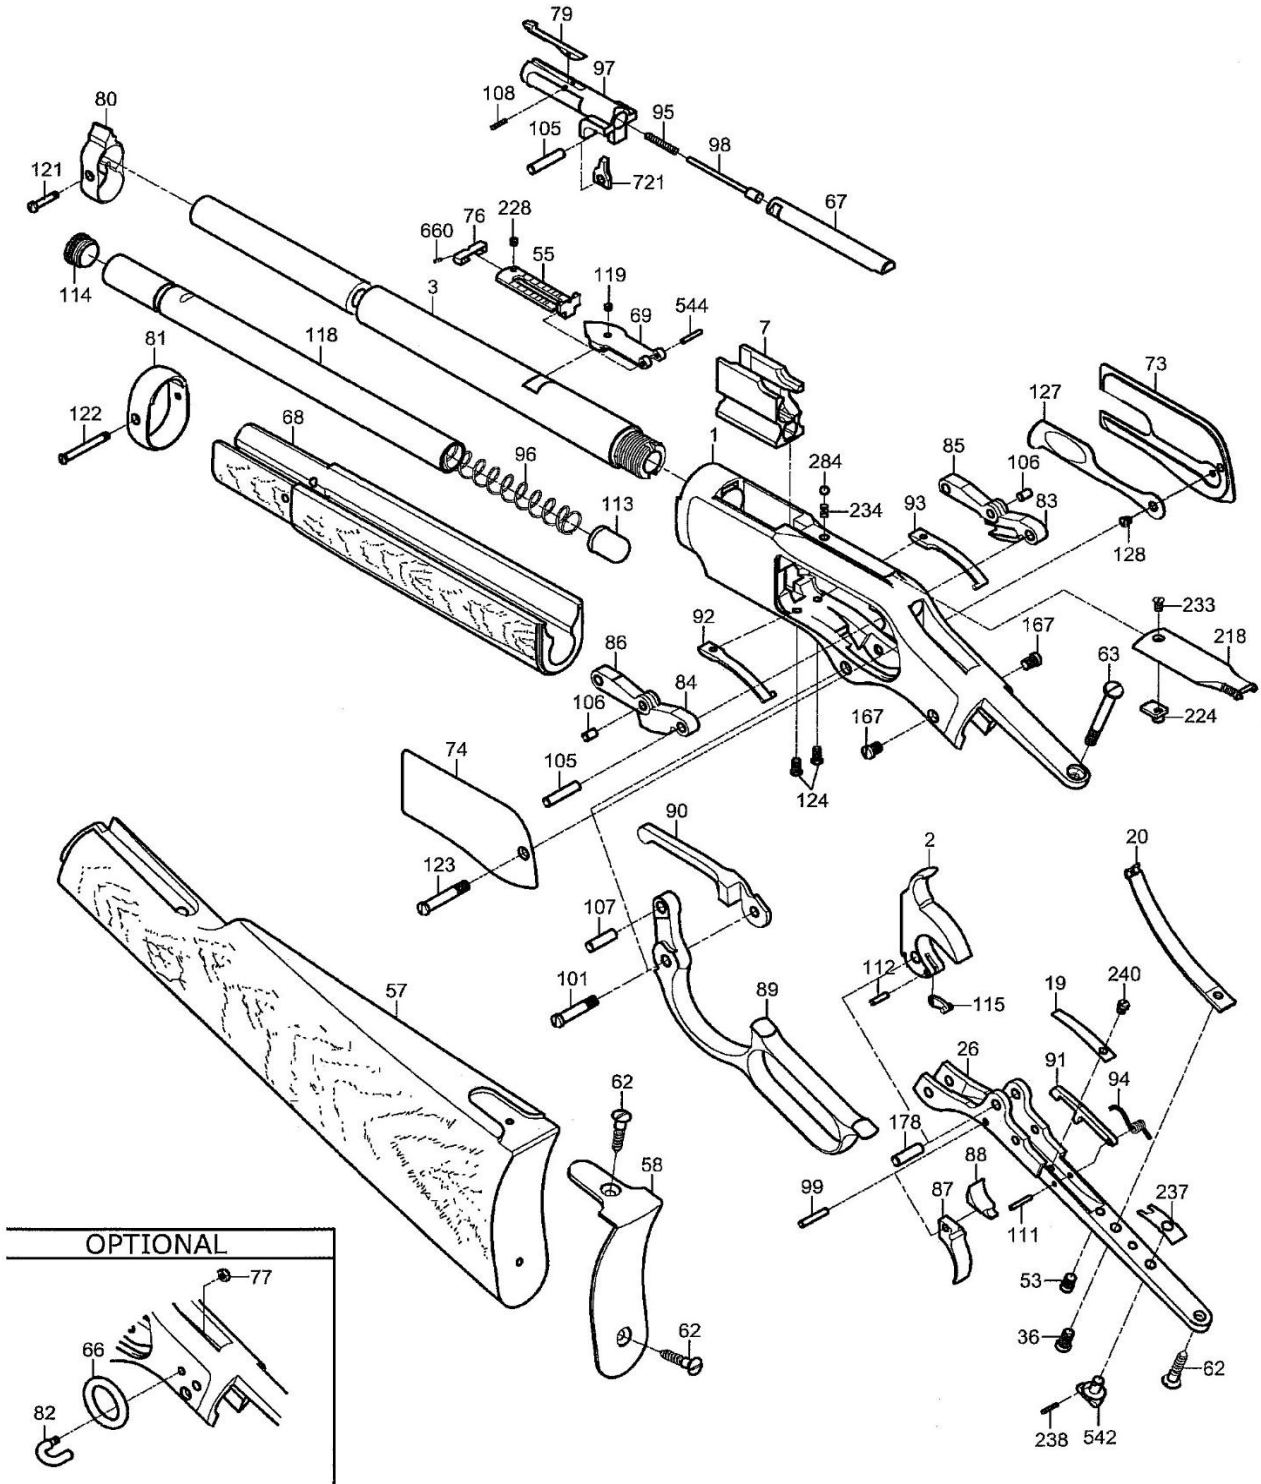

1873 CARBINE

1873 CARBINE

#	Code	Q.ty	Description
1	A0240001	1	Frame Assembly
2	A0240002	1	Hammer Assembly
3	0240003	1	Barrel 19" .44/40 Win
7	0230007	1	Carrier Block .45-.44/40
19	0240019	1	Trigger Spring
20	0200020	1	Mainspring
36	0200036	1	Mainspring Screw
53	0240053	1	Mainspring Adj.Screw
55	A0240055	1	Carbine Rear Sight Assembly
57	0240057	1	Carbine Butt Stock
58	0240058	1	Butt Plate
62	0200062	3	Butt Plate Screw
63	0240063	1	Tang Screw
67	0240067	1	Firing Pin Extension
68	0200068	1	Forend
73	0240073	1	Right Side Plate
74	0240074	1	Left Side Plate
80	0240080	1	Front Band
81	0200081	1	Forend Band
83	A0220083	1	Right Side Links - Assembly
84	A0220084	1	Left Side Links - Assembly
87	0240087	1	Trigger
88	0240088	1	Plain Sear
89	0240089	1	Lever
90	0200090	1	Lifter Arm
91	0240091	1	Safety Bar
92	0200092	1	Right Lever Spring
93	0200093	1	Left Lever Spring
94	0240094	1	Safety Spring
95	0070016	1	Loading Lever Latch Spring
96	0230096	1	Magazine Spring
97	A0240097	1	Breech Block Assembly .45 Colt - 44/40 Win
98	0220098	1	Firing Pin

1873 CARBINE

#	Code	Q.ty	Description
99	0100051	1	Grip Pin
101	0240101	1	Lever Screw
105	0200105	2	Rear Link Pin
107	0200107	1	Lever Pin
111	0240111	1	Safety Spring Pin
113	0230113	1	Magazine Follower
114	0230114	1	Magazine Tube Plug
118	0230118	1	Magazine Tube
119	0400692	1	Hand Pin Screw
121	0200121	1	Band Screw
122	0200122	1	Forend Screw
123	0240123	1	Side Plate Screw
124	0200124	2	Lever Spring Screw
127	0240127	1	Ladle
128	0240128	1	Ladle Screw
167	0240167	2	Trigger Guard Screw
178	0200107	1	Lever Pin
218	0240218	1	Protection Running
224	0240224	1	Protection Running Guide
233	0240233	1	Protection Running Screw
234	4500137	1	Base Pin Spring
237	0240237	1	Lever Hook Spring
238	0240238	1	Lever Hook Pin
240	0240240	1	Trigger & Lever Screw
284	0240284	1	Protection Running Sphere
542	0240542	1	Lever Hook
721	0220721	1	Firing Pin Extension Stop