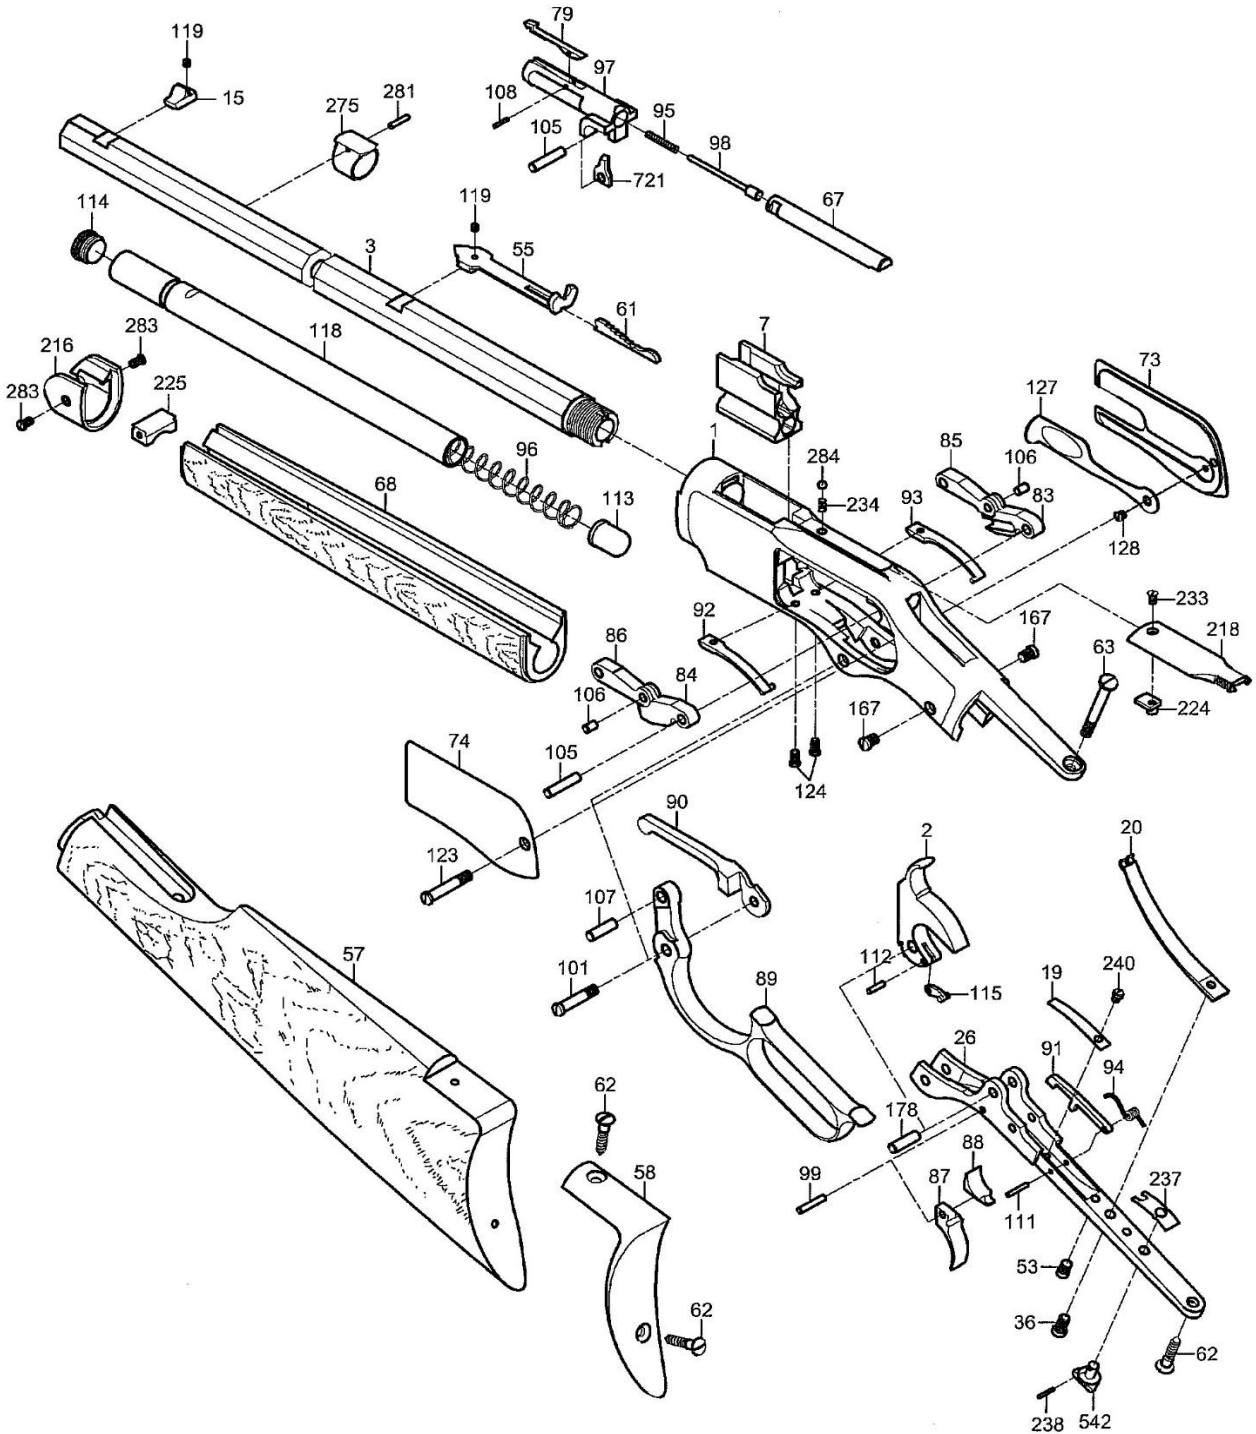

1873 RIFLE

1873 RIFLE

#	Code	Q.ty	Description
1	A0240001	1	Frame Assembly
2	A0240002	1	Hammer Assembly
3	0242003	1	Barrel 24.1/4" .44/40 Win
7	0230007	1	Carrier Block .45-.44/40
15	0202015	1	Sight
19	0240019	1	Trigger Spring
20	0200020	1	Mainspring
36	0200036	1	Mainspring Screw
53	0240053	1	Mainspring Adj.Screw
55	0242055	1	Rear
57	0242057	1	Rifle Butt Stock
58	0242058	1	Butt Plate
61	0242061	1	Rear Sight
62	0200062	3	Butt Plate Screw
63	0240063	1	Tang Screw
67	0240067	1	Firing Pin Extension
68	0202068	1	Forend
73	0240073	1	Right Side Plate
74	0240074	1	Left Side Plate
83	A0220083	1	Right Side Links - Assembly
84	A0220084	1	Left Side Links - Assembly
87	0240087	1	Trigger
88	0240088	1	Plain Sear
89	0240089	1	Lever
90	0200090	1	Lifter Arm
91	0240091	1	Safety Bar
92	0200092	1	Right Lever Spring
93	0200093	1	Left Lever Spring
94	0240094	1	Safety Spring
95	0070016	1	Loading Lever Latch Spring
96	0232096	1	Magazine Spring
97	A0240097	1	Breech Block Assembly .45 Colt - 44/40 Win
98	0220098	1	Firing Pin

1873 RIFLE

#	Code	Q.ty	Description
99	0100051	1	Grip Pin
101	0240101	1	Lever Screw
105	0200105	2	Rear Link Pin
107	0200107	1	Lever Pin
111	0240111	1	Safety Spring Pin
113	0230113	1	Magazine Follower
114	0230114	1	Magazine Tube Plug
118	0232118	1	Magazine Tube
119	0400692	2	Hand Pin Screw
123	0240123	1	Side Plate Screw
124	0200124	2	Lever Spring Screw
127	0240127	1	Ladle
128	0240128	1	Ladle Screw
167	0240167	2	Trigger Guard Screw
216	0242216	1	Forend Protection
218	0240218	1	Protection Running
224	0240224	1	Protection Running Guide
225	0202225	1	Forend Protection Bearing
233	0240233	1	Protection Running Screw
234	4500137	1	Base Pin Spring
237	0240237	1	Lever Hook Spring
238	0240238	1	Lever Hook Pin
240	0240240	1	Trigger & Lever Screw
275	0202275	1	Magazine Tube Bearing
281	0202281	1	Magazine Tube Bearing Pin
283	0202283	2	Forend Protection Screw
284	0240284	1	Protection Running Sphere
542	0240542	1	Lever Hook
721	0220721	1	Firing Pin Extension Stop