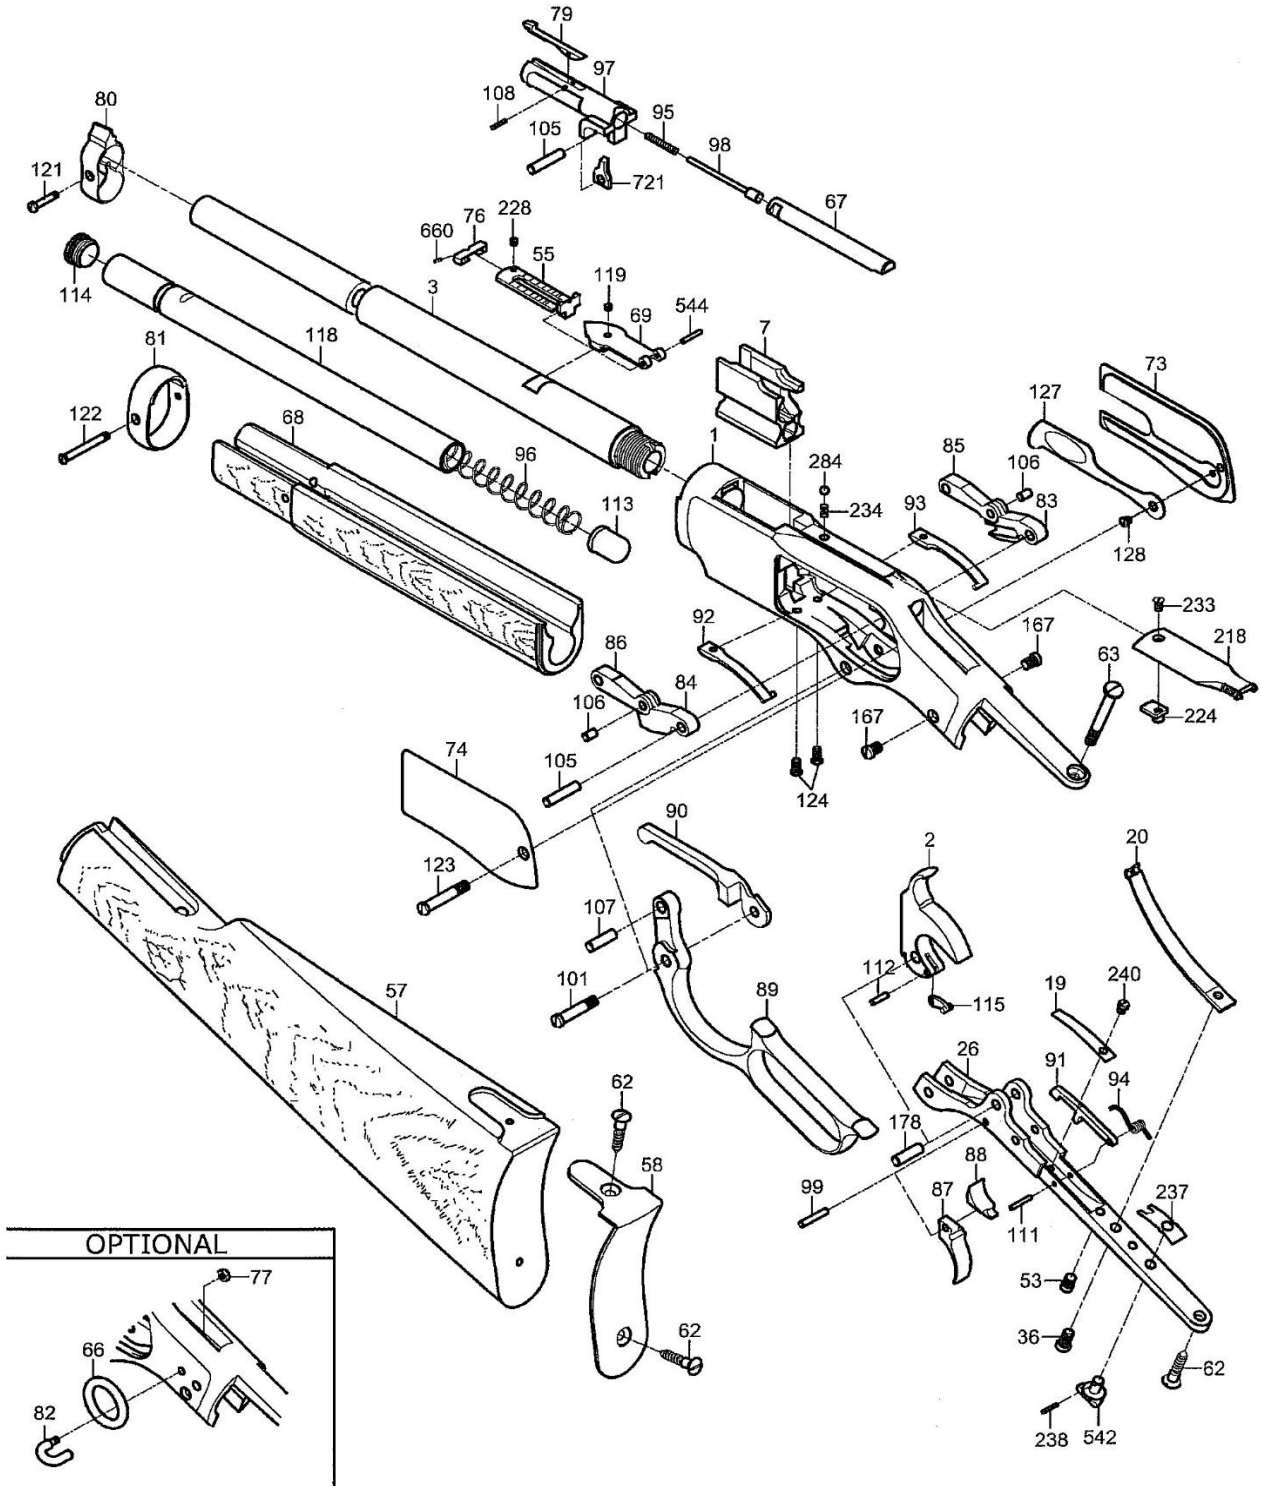

1873 "TRAPPER" CARBINE

1873 "TRAPPER" CARBINE

#	Code	Q.ty	Description
1	A0240001	1	Frame Assembly
2	A0240002	1	Hammer Assembly
3	0243003	1	Barrel 16.1/8".44-40 Win
7	0230007	1	Carrier Block .45-.44/40
19	0240019	1	Trigger Spring
20	0200020	1	Mainspring
36	0200036	1	Mainspring Screw
53	0240053	1	Mainspring Adj.Screw
55	A0240055	1	Carbine Rear Sight Assembly
57	0240057	1	Carbine Butt Stock
58	0240058	1	Butt Plate
62	0200062	3	Butt Plate Screw
63	0240063	1	Tang Screw
67	0240067	1	Firing Pin Extension
68	0203068	1	Forend
73	0240073	1	Right Side Plate
74	0240074	1	Left Side Plate
80	0240080	1	Front Band
81	0200081	1	Forend Band
83	A0220083	1	Right Side Links - Assembly
84	A0220084	1	Left Side Links - Assembly
87	0240087	1	Trigger
88	0240088	1	Plain Sear
89	0240089	1	Lever
90	0200090	1	Lifter Arm
91	0240091	1	Safety Bar
92	0200092	1	Right Lever Spring
93	0200093	1	Left Lever Spring
94	0240094	1	Safety Spring
95	0070016	1	Loading Lever Latch Spring
96	0223096	1	Magazine Spring 16.1/8"
97	A0240097	1	Breech Block Assembly .45 Colt - 44/40 Win
98	0220098	1	Firing Pin

1873 "TRAPPER" CARBINE

#	Code	Q.ty	Description
99	0100051	1	Grip Pin
101	0240101	1	Lever Screw
105	0200105	2	Rear Link Pin
107	0200107	1	Lever Pin
111	0240111	1	Safety Spring Pin
113	0230113	1	Magazine Follower
114	0230114	1	Magazine Tube Plug
118	0223118	1	Magazine Tube 16.1/8"
121	0200121	1	Band Screw
122	0200122	1	Forend Screw
123	0240123	1	Side Plate Screw
124	0200124	2	Lever Spring Screw
127	0240127	1	Ladle
128	0240128	1	Ladle Screw
167	0240167	2	Trigger Guard Screw
178	0200107	1	Lever Pin
218	0240218	1	Protection Running
224	0240224	1	Protection Running Guide
233	0240233	1	Protection Running Screw
234	4500137	1	Base Pin Spring
237	0240237	1	Lever Hook Spring
238	0240238	1	Lever Hook Pin
240	0240240	1	Trigger & Lever Screw
284	0240284	1	Protection Running Sphere
542	0240542	1	Lever Hook
721	0220721	1	Firing Pin Extension Stop