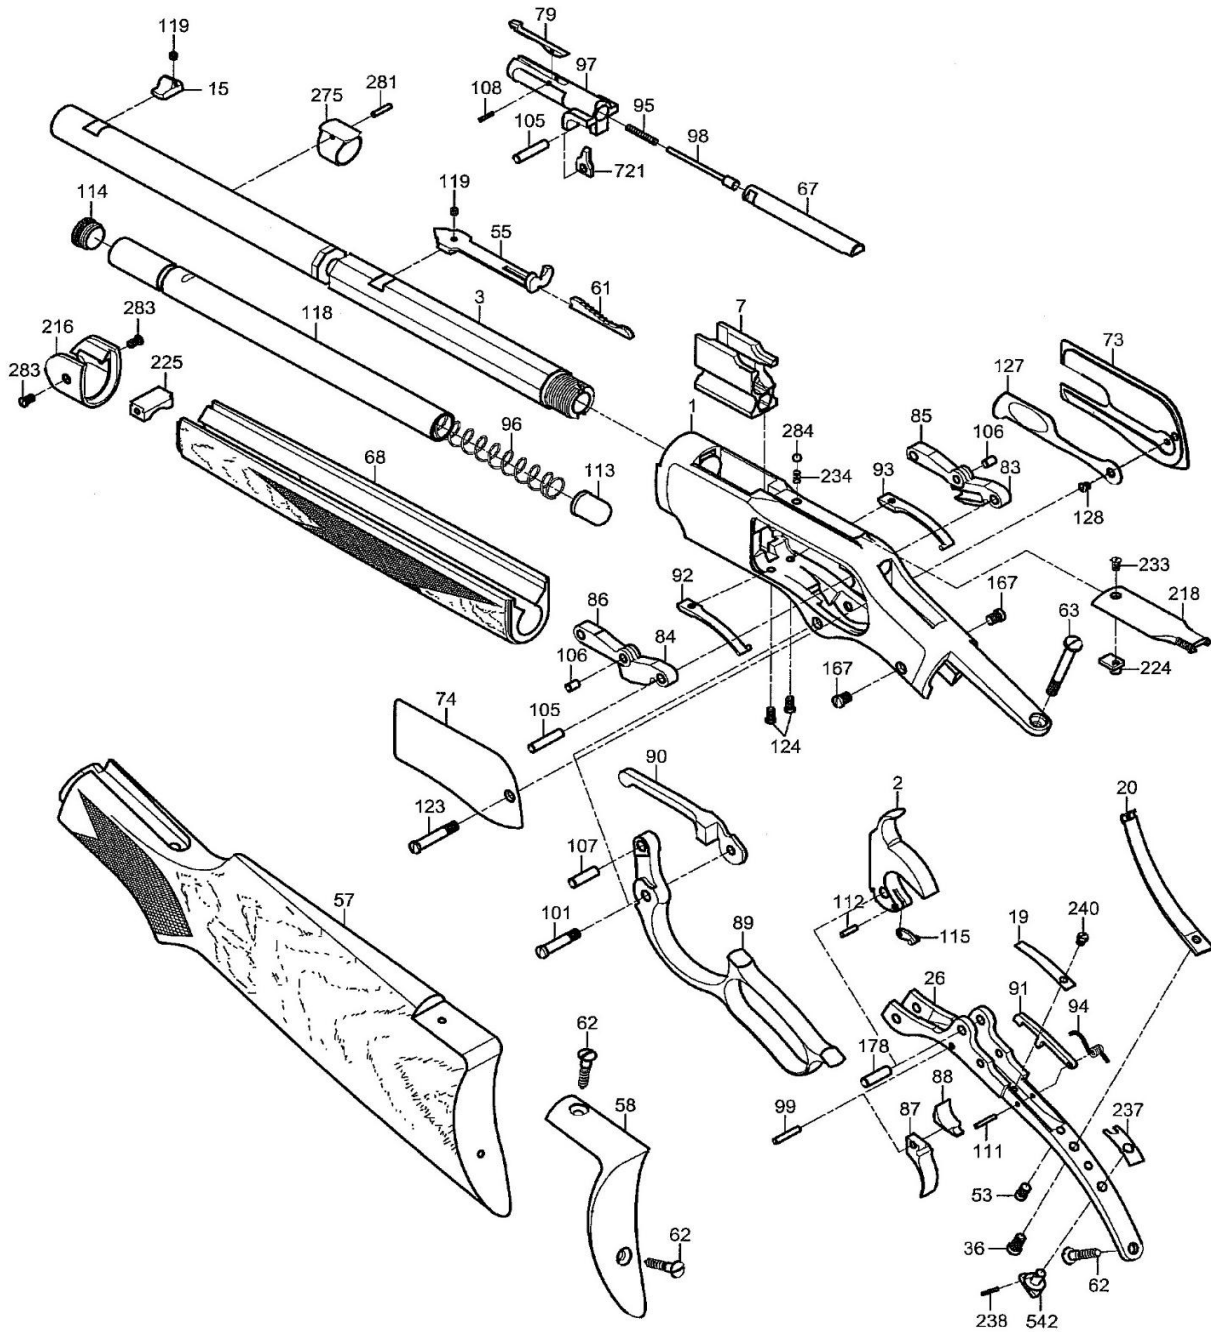

# 1873 SPORTING RIFLE

– HALF OCTAGONAL BARREL and CHECKERED PISTOL GRIP –

#	Code	Q.ty	Description
1	A0275001	1	Frame
2	A0240002	1	Hammer
3	0266003	1	Barrel Half .45LC
7	0230007	1	Carrier Block
15	0202015	1	Sight
19	0240019	1	Trigger Spring
20	0200020	1	Main Spring
36	0200036	1	Main Spring Screw
53	0240053	1	Main Spring Adj. Screw
55	0242055	1	Rear
57	0275057	1	Ckechered Pistol Grip Butt Stock
58	0242058	1	Butt Plate
61	0242061	1	Rear Sight
62	0200062	3	Butt Plate Screw
63	0275063	1	Pistol Grip Tang Screw
67	0240067	1	Firing Pin Extension
68	0202068	1	Forend
73	0240073	1	Right Side Plate
74	0240074	1	Left Side Plate
83	A0220083	1	Right Side Links - Assembly
84	A0220084	1	Left Side Links - Assembly
87	0240087	1	Trigger
88	0240088	1	Plain Sear
89	0275089	1	Lever
90	0200090	1	Lifter Arm
91	0240091	1	Safety Bar
92	0200092	1	Right Lever Spring
93	0200093	1	Left Lever Spring
94	0240094	1	Safety Spring
95	0070016	1	Loading Lever Latch Spring
96	0232096	1	Magazine Spring
97	A0240097	1	Breech Block Assembly .45/44
98	0220098	1	Firing Pin
99	0100051	1	Grip Pin
101	0240101	1	Lever Screw