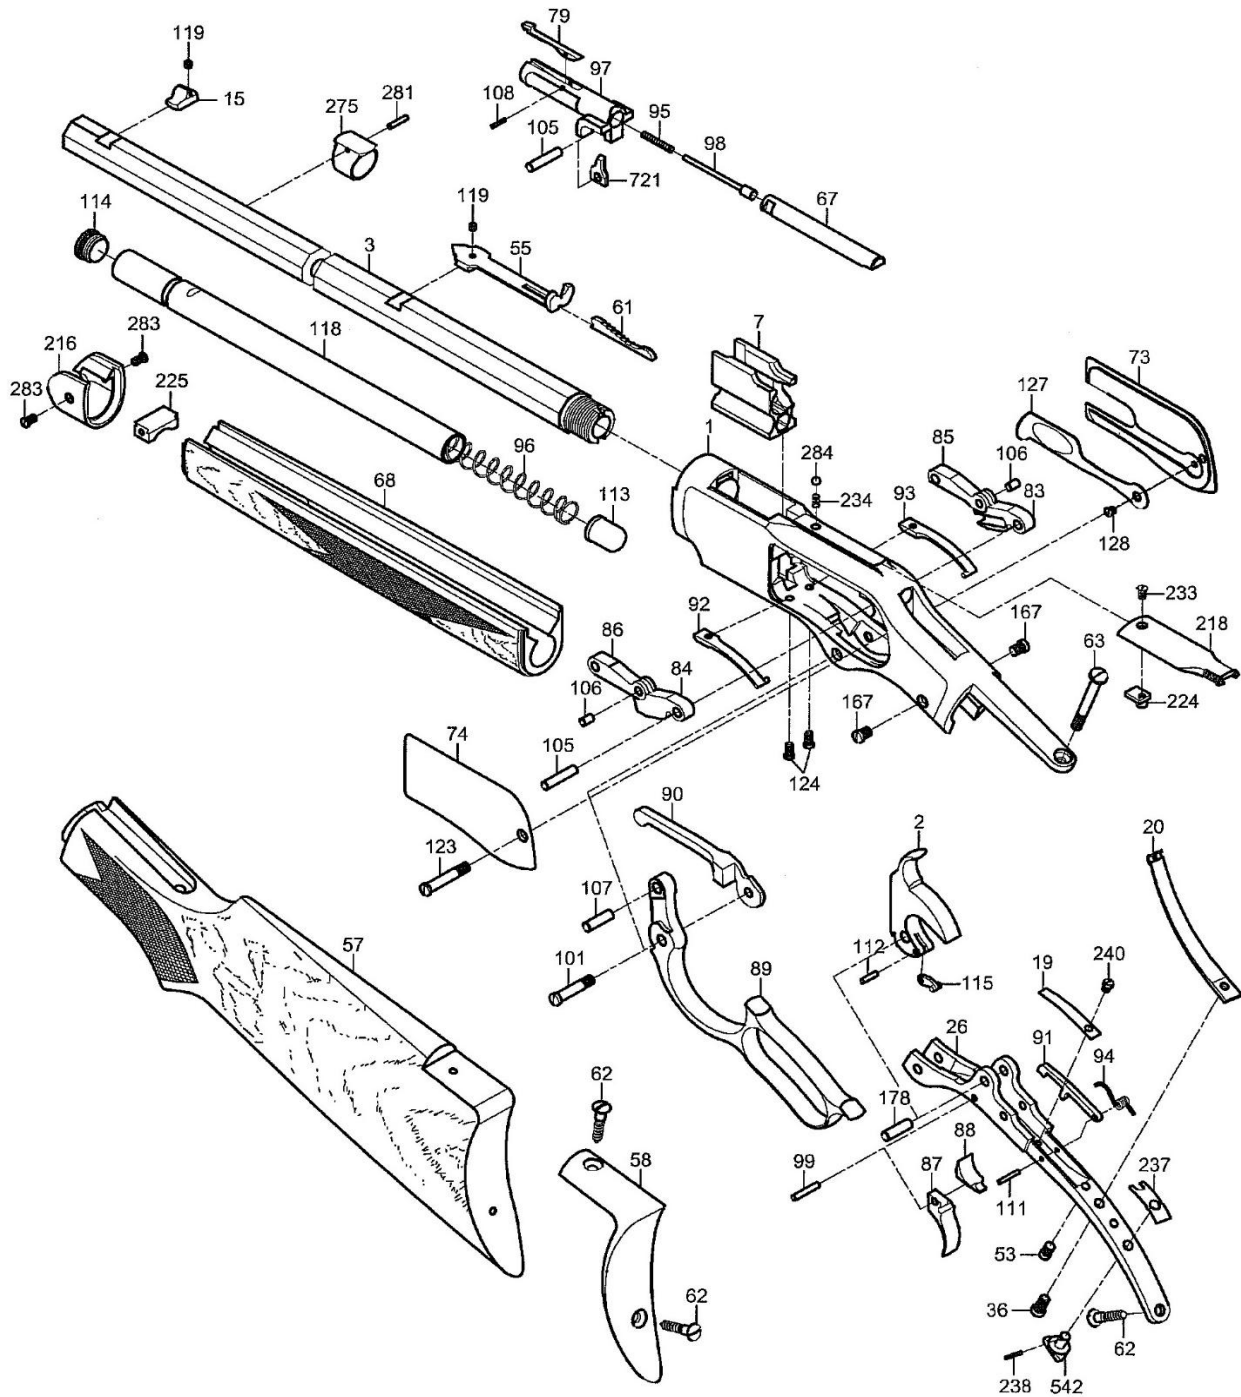

1873 SPORTING RIFLE

- CHECKERED PISTOL GRIP -

1873 SPORTING RIFLE

- CHECKERED PISTOL GRIP -

#	Code	Q.ty	Description
1	A0275001	1	Frame
2	A0240002	1	Hammer Assembly
3	0242003	1	Barrel 24.1/4" .44/40 Win
7	0230007	1	Carrier Block .45-.44/40
15	0202015	1	Sight
19	0240019	1	Trigger Spring
20	0200020	1	Mainspring
36	0200036	1	Mainspring Screw
53	0240053	1	Mainspring Adj.Screw
55	0242055	1	Rear
57	0275057	1	Ckechered Pistol Grip Rifle Butt Stock
58	0242058	1	Butt Plate
61	0242061	1	Rear Sight
62	0200062	3	Butt Plate Screw
63	0275063	1	Pistol Grip Tang Screw
67	0240067	1	Firing Pin Extension
68	0202068	1	Forend
73	0240073	1	Right Side Plate
74	0240074	1	Left Side Plate
83	A0220083	1	Right Side Links - Assembly
84	A0220084	1	Left Side Links - Assembly
87	0240087	1	Trigger
88	0240088	1	Plain Sear
89	0275089	1	Lever
90	0200090	1	Lifter Arm
91	0240091	1	Safety Bar
92	0200092	1	Right Lever Spring
93	0200093	1	Left Lever Spring
94	0240094	1	Safety Spring
95	0070016	1	Loading Lever Latch Spring
96	0232096	1	Magazine Spring
97	A0240097	1	Breech Block Assembly .45 Colt - 44/40 Win
98	0220098	1	Firing Pin