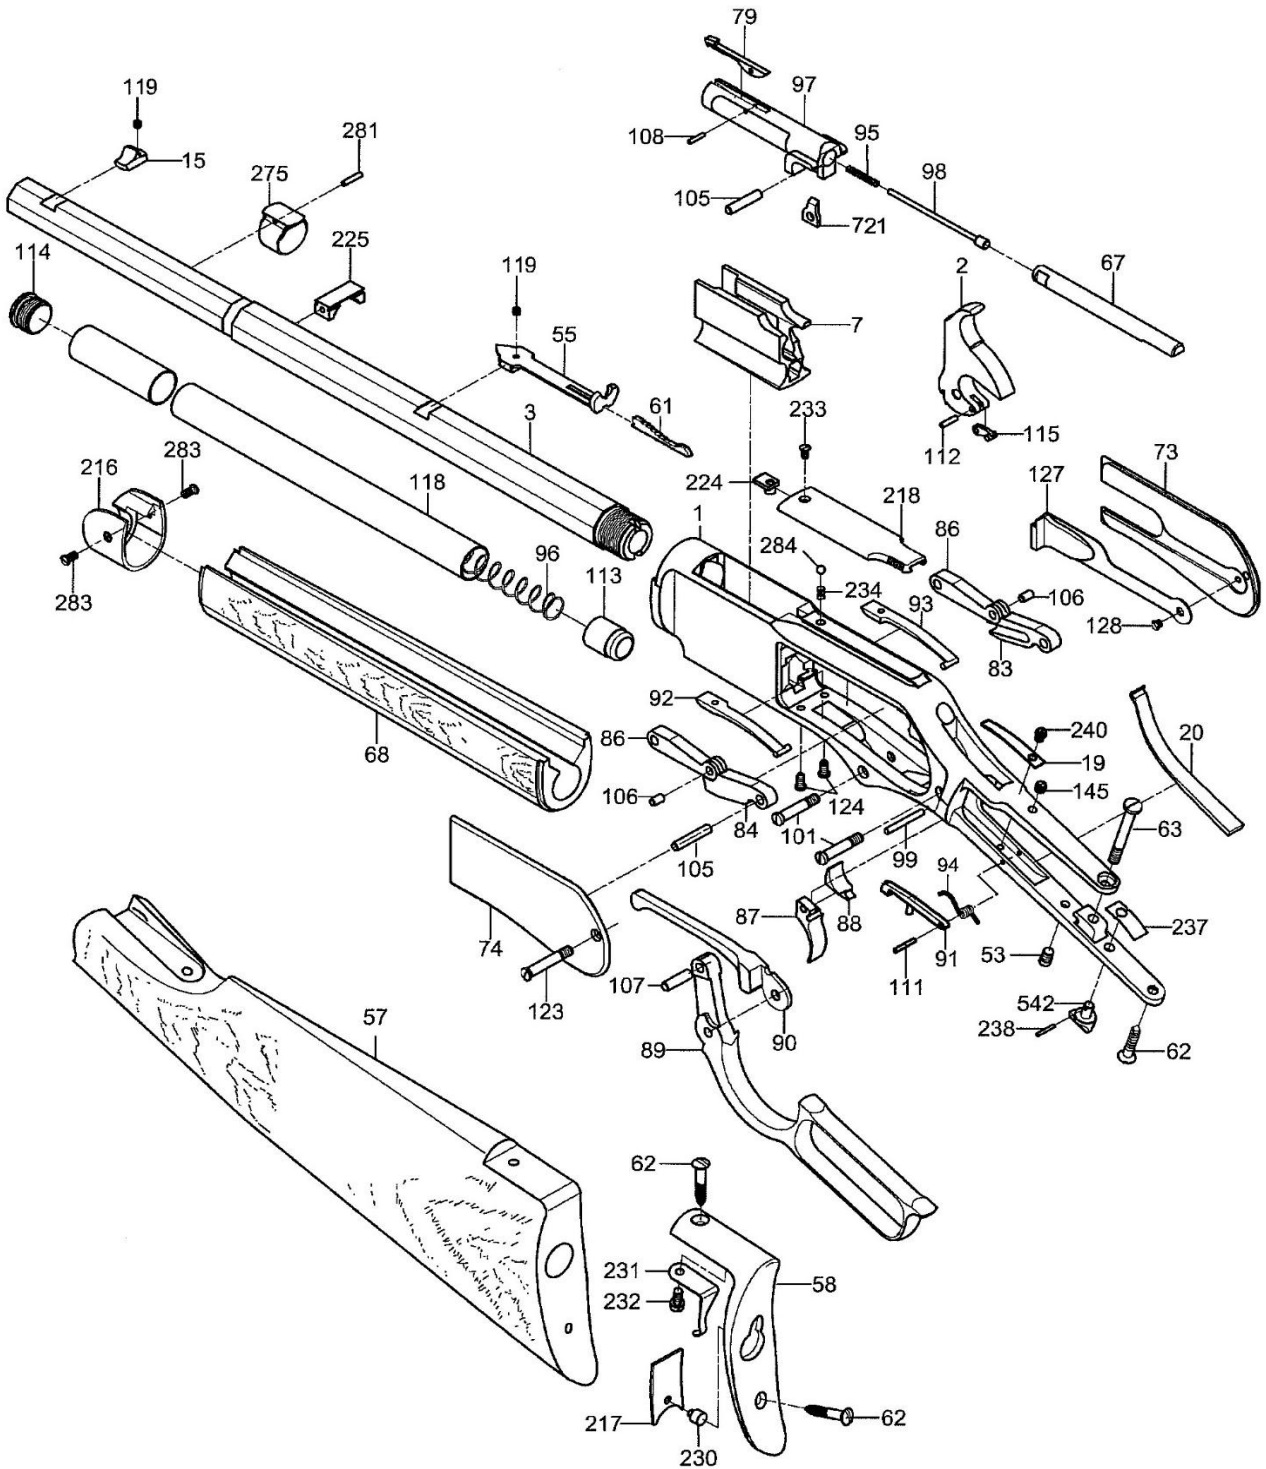

1876 SPORTING RIFLE

1876 SPORTING RIFLE

#	Code	Q.ty	Description
1	2500001	1	Frame
2	A2500002	1	Hammer Assembly
3	2500003	1	Barrel 28" .45/60 Win
7	2500007	1	Carrier Block
15	0202015	1	Sight
19	0240019	1	Trigger Spring
20	2500020	1	Mainspring
53	2500053	1	Mainspring Adj.Screw
55	0242055	1	Rear
57	2500057	1	Butt Stock
58	2500058	1	Butt Plate
61	0242061	1	Rear Sight
62	0200062	3	Butt Plate Screw
63	0240063	1	Tang Screw
67	2500067	1	Firing Pin Extension
68	2500068	1	Forend
73	2500073	1	Right Side Plate
74	2500074	1	Left Side Plate
83	A2500083	1	Right Side Links - Assembly
84	A2500084	1	Left Side Links - Assembly
87	0240087	1	Trigger
88	0240088	1	Plain Sear
89	2500089	1	Lever
90	2500090	1	Lifter Arm
91	2500091	1	Safety Bar
92	2500092	1	Right Lever Spring
93	2500093	1	Left Lever Spring
94	0240094	1	Safety Spring
95	0070016	1	Loading Lever Latch Spring
96	2500096	1	Magazine Spring 28"
97	A2500097	1	Breech Block Assembly
98	2500098	1	Firing Pin
99	2500099	1	Trigger Pin