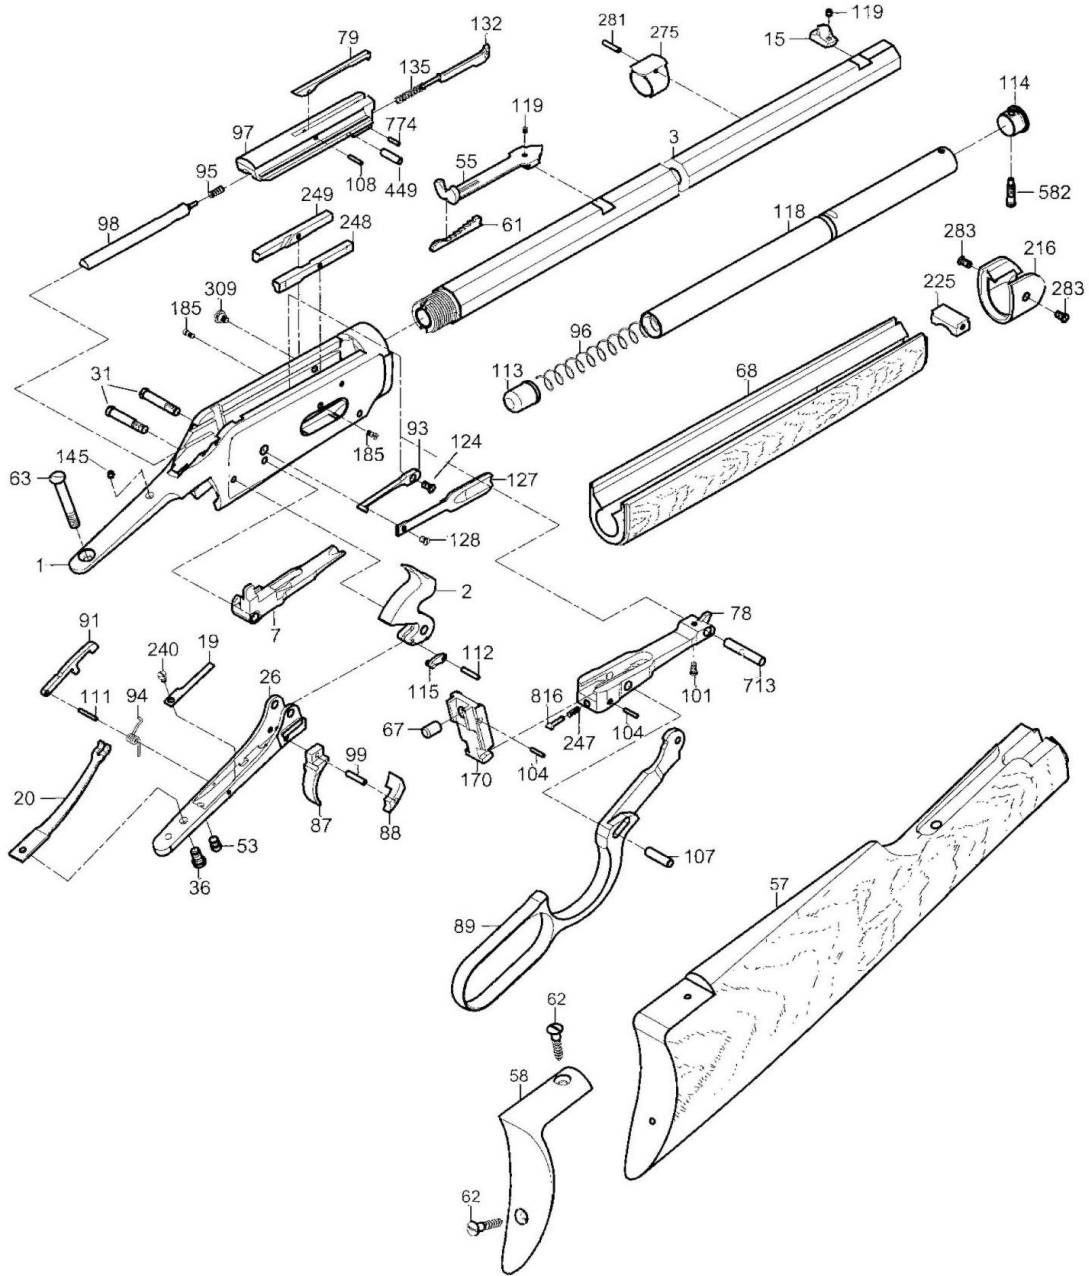

1894 RIFLE

1894 RIFLE

| # | Code | Q.ty | Description |
|-----|----------|------|--------------------------|
| 1 | A2905001 | 1 | Frame Assembly |
| 2 | A2905002 | 1 | Hammer Assembly |
| 3 | 2907003 | 1 | Barrel 20" .30/30 Win |
| 7 | 2905007 | 1 | Carrier Block .30-30 Win |
| 15 | 0202015 | 1 | Sight |
| 19 | 0240019 | 1 | Trigger Spring |
| 20 | 2905020 | 1 | Mainspring |
| 31 | 2905031 | 2 | Trigger Guard Screw |
| 36 | 0200036 | 1 | Mainspring Screw |
| 53 | 0240053 | 1 | Mainspring Adj.Screw |
| 55 | 0242055 | 1 | Rear |
| 57 | 2900057 | 1 | Rifle Stock |
| 58 | 0242058 | 1 | Butt Plate |
| 61 | 0242061 | 1 | Rear Sight |
| 62 | 0200062 | 2 | Butt Plate Screw |
| 63 | 2905063 | 1 | Tang Screw |
| 67 | 2905067 | 1 | Firing Pin Extension |
| 68 | 2902068 | 1 | Forend |
| 78 | 2905078 | 1 | Cartridge Stop |
| 87 | 2905087 | 1 | Trigger |
| 88 | 2905088 | 1 | Plain Sear |
| 89 | 2905089 | 1 | Carbine Lever |
| 91 | 2905091 | 1 | Safety Bar |
| 93 | 2905093 | 1 | Left Lever Spring |
| 94 | 0240094 | 1 | Safety Spring |
| 95 | 4500137 | 1 | Base Pin Spring |
| 96 | 0230096 | 1 | Magazine Spring |
| 97 | A2905097 | 1 | Breech Block |
| 98 | 2905098 | 1 | Firing Pin |
| 99 | 2200099 | 1 | Trigger Pin |
| 101 | 2905101 | 1 | Lever Screw |
| 104 | 2905104 | 2 | Firing Pin Stop |
| 107 | 0200107 | 1 | Lever Pin |