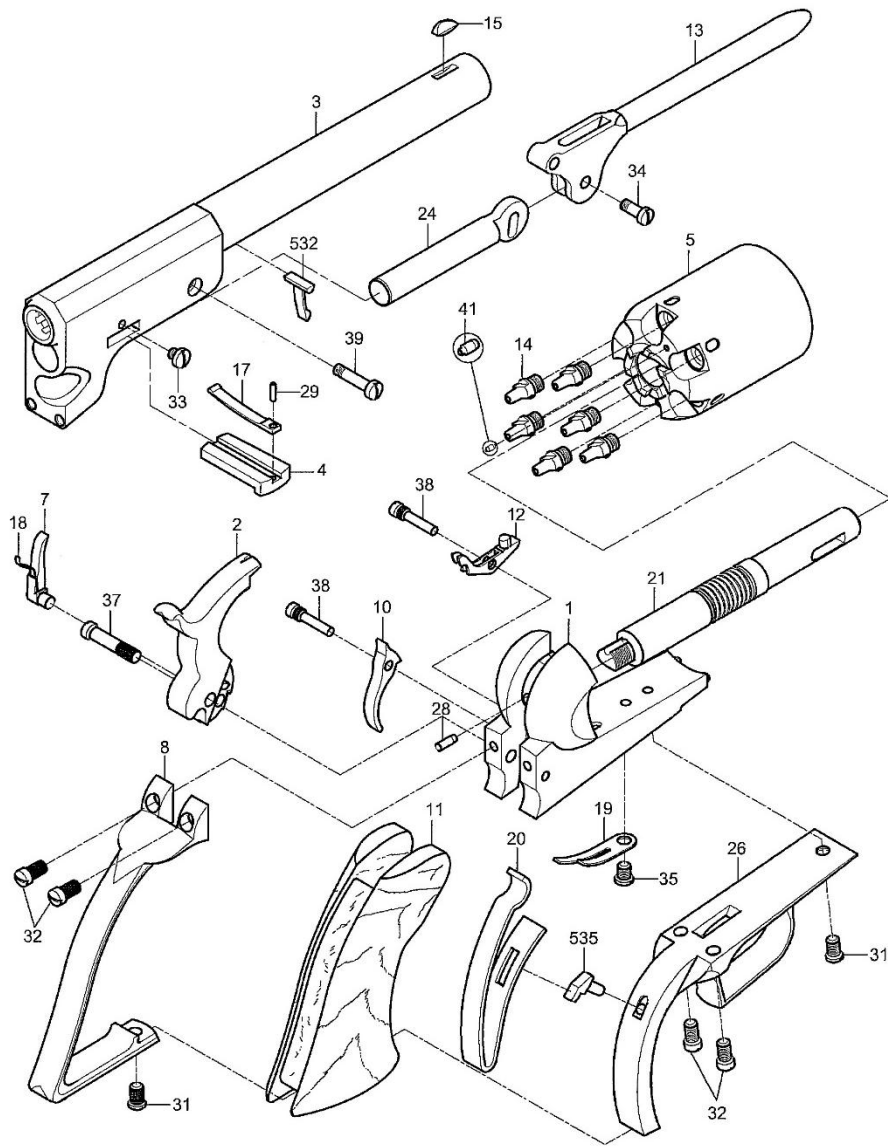

# 1847 WALKER

#	Code	Q.ty	Description
1	A0020001	1	Frame Assembly
2	0020002	1	Hammer
3	0020003	1	9" Barrel .44"
4	A0020004	1	Wedge Assembly
5	A0020005	1	.44 Cylinder Assembly
7	A0080007	1	Hand Assembly
8	0020008	1	Backstrap
10	0080010	1	Trigger
11	0020011	1	Grip
12	0020012	1	Bolt
13	0020013	1	Loading Lever
15	0040015	1	Sight
19	0080019	1	Trigger Bolt Spring
20	0020020	1	Main Spring
26	A0020026	1	Triggerguard Assembly
28	0000028	1	Cylinder Lock Pin
31	0080031	2	Front Triggerguard Screw
32	0080032	4	Rear Backstrap Screw
33	0080033	1	Wedge Screw
34	0080034	1	Plunger Screw
35	0080035	1	Trigger Bolt Spring Screw
37	0080037	1	Hammer Screw
38	0020038	2	Trigger & Bolt Screw
39	0080039	1	Loading Lever Screw
532	0020532	1	Loading Lever Latch