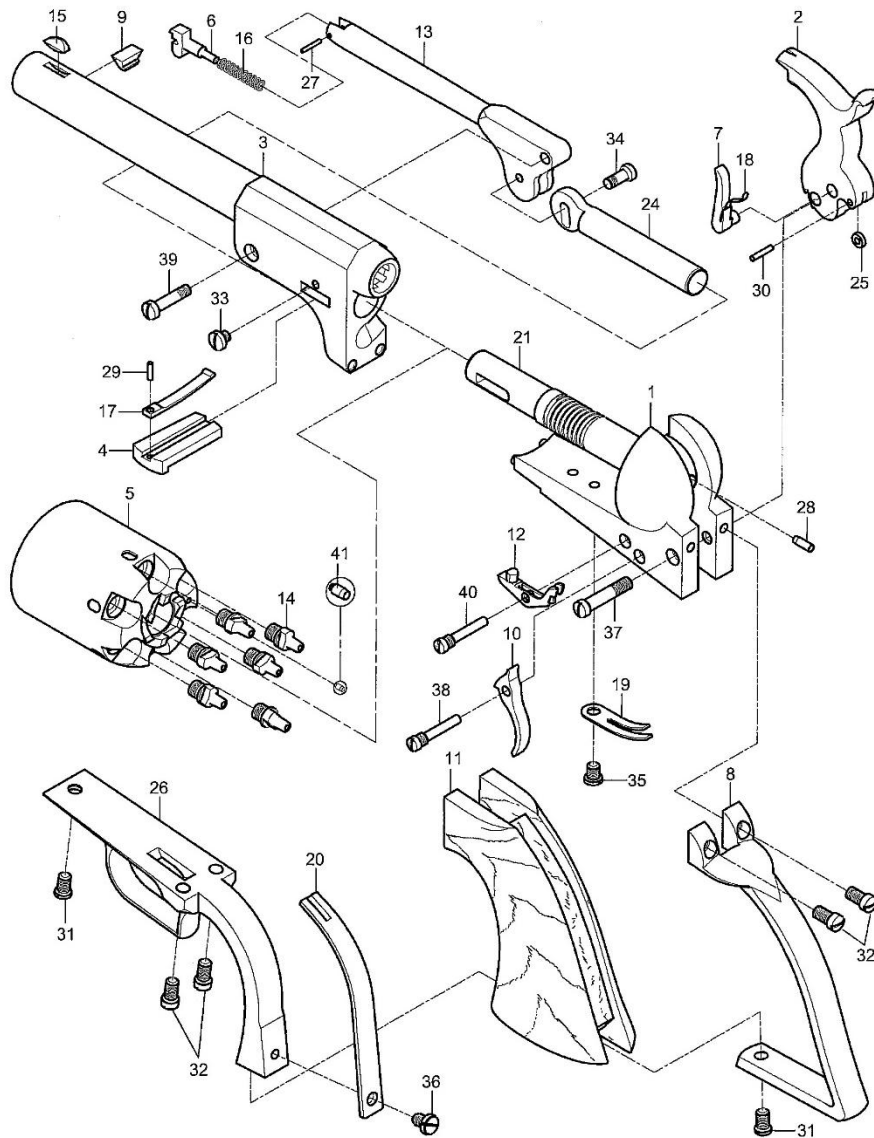

1848 DRAGOON 1st Model

#	Code	Q.ty	Description
1	A0081001	1	Frame Assembly
2	A0081002	1	Hammer Assembly
3	0080003	1	7½" Barrel .44
4	A0080004	1	Wedge Assembly
5	A0080005	1	.44 Cylinder Assembly
7	A0080007	1	Hand Assembly
8	0080008	1	Backstrap
9	0080009	1	Barrel Stud
10	0080010	1	Trigger
11	0080011	1	Grip
12	0020012	1	Bolt
13	A0080013	1	Loading Lever
15	0040015	1	Sight
19	0080019	1	Trigger Bolt Spring
20	0081020	1	Main Spring
24	0080024	1	Plunger
26	0081026	1	Triggerguard
28	0000028	1	Cylinder Lock Pin
31	0080031	2	Front Triggerguard Screw
32	0080032	4	Rear Backstrap Screw
33	0080033	1	Wedge Screw
34	0080034	1	Plunger Screw
35	0080035	1	Trigger Bolt Spring Screw
36	0000036	1	Main Spring Screw
37	0080037	1	Hammer Screw
38	0080038	1	Trigger Screw
39	0080039	1	Loading Lever Screw
40	0080040	1	Bolt Screw