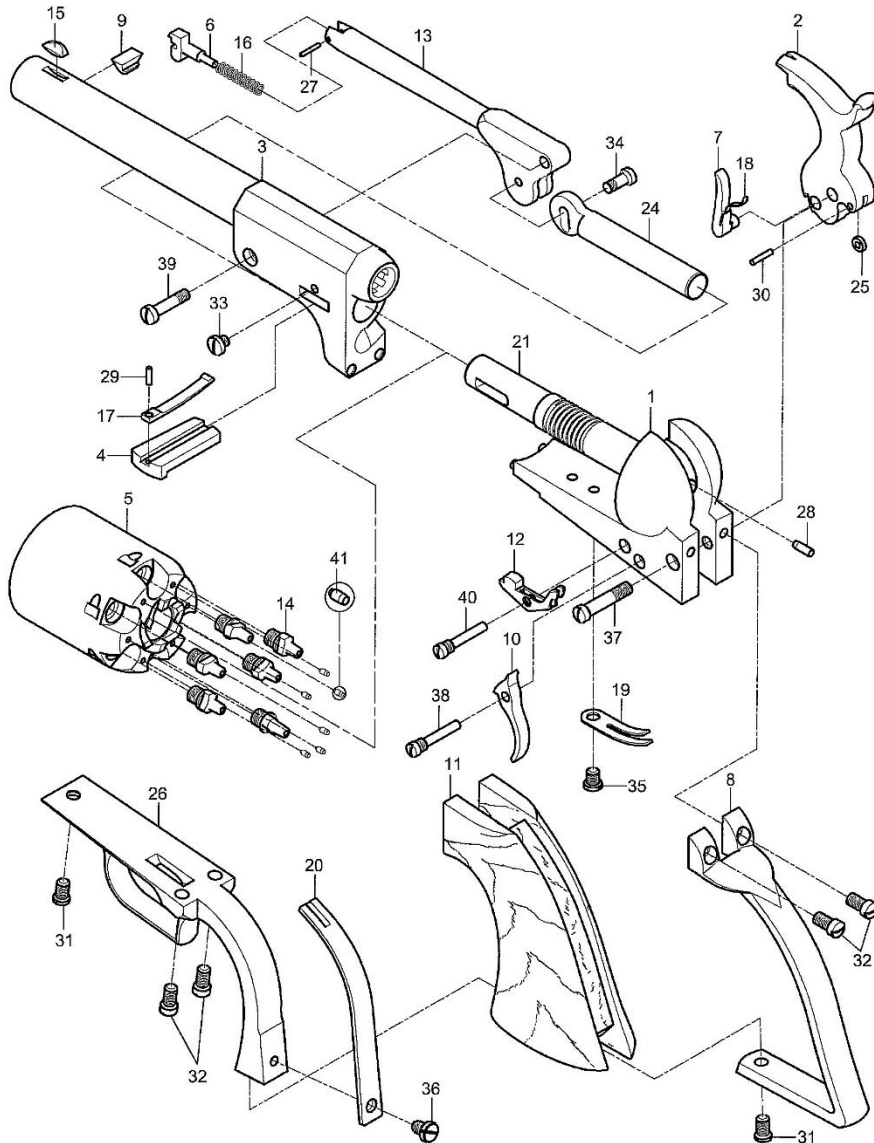

# 1848 DRAGOON 2nd Model

#	Code	Q.ty	Description
1	A0081001	1	Frame Assembly
2	A0081002	1	Hammer Assembly
3	0080003	1	7½" Barrel .44
4	A0080004	1	Wedge Assembly
5	A0080005	1	.44 Cylinder Assembly
7	A0080007	1	Hand Assembly
8	0080008	1	Backstrap
9	0080009	1	Barrel Stud
10	0080010	1	Trigger
11	0080011	1	Grip
12	0020012	1	Bolt
13	A0080013	1	Loading Lever
15	0040015	1	Sight
19	0080019	1	Trigger Bolt Spring
20	0081020	1	Main Spring
24	0080024	1	Plunger
26	0081026	1	Triggerguard
28	0000028	1	Cylinder Lock Pin
31	0080031	2	Front Triggerguard Screw
32	0080032	4	Rear Backstrap Screw
33	0080033	1	Wedge Screw
34	0080034	1	Plunger Screw
35	0080035	1	Trigger Bolt Spring Screw
36	0000036	1	Main Spring Screw
37	0080037	1	Hammer Screw
38	0080038	1	Trigger Screw
39	0080039	1	Loading Lever Screw
40	0080040	1	Bolt Screw