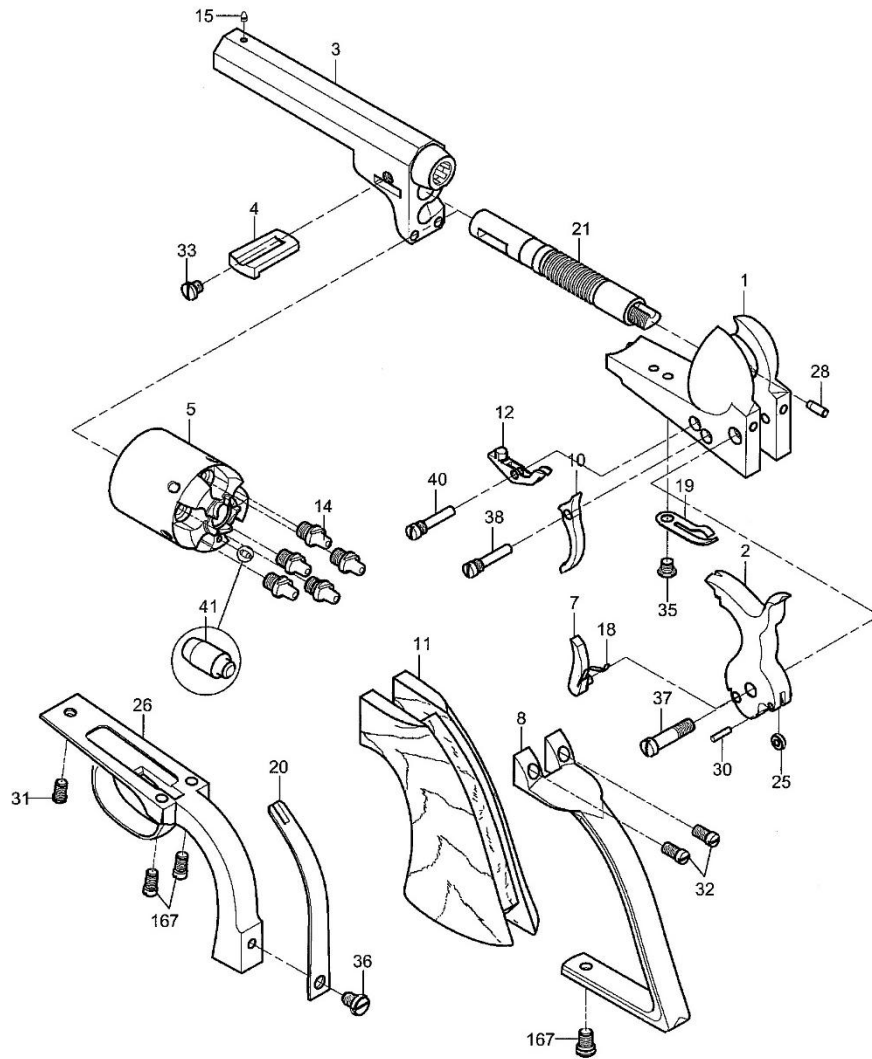

# 1848 BABY DRAGOON

#	Code	Q.ty	Description
1	A0031001	1	Frame Assembly
2	A0070002	1	Hammer Assembly
3	0031003	1	4" Barrel .31
4	0070004	1	Wedge
5	A0031005	1	.31 Cylinder Assembly
7	A0070007	1	Hand Assembly
8	0070008	1	Backstrap
10	0070010	1	Trigger
11	0070011	1	Grip
12	0031012	1	Bolt
15	0070015	1	Sight
19	0070019	1	Trigger Bolt Spring
20	0070020	1	Main Spring
26	0070026	1	Triggerguard
28	0070028	1	Cylinder Lock Pin
31	0070031	1	Front Triggerguard Screw
32	0070032	2	Rear Backstrap Screw
33	0070033	1	Wedge Screw
35	0070035	1	Screw
36	0000036	1	Main Spring Screw
37	0070037	1	Hammer Screw
38	0070038	1	Trigger Screw
40	0070040	1	Bolt Screw
167	0000032	3	Rear Backstrap Screw