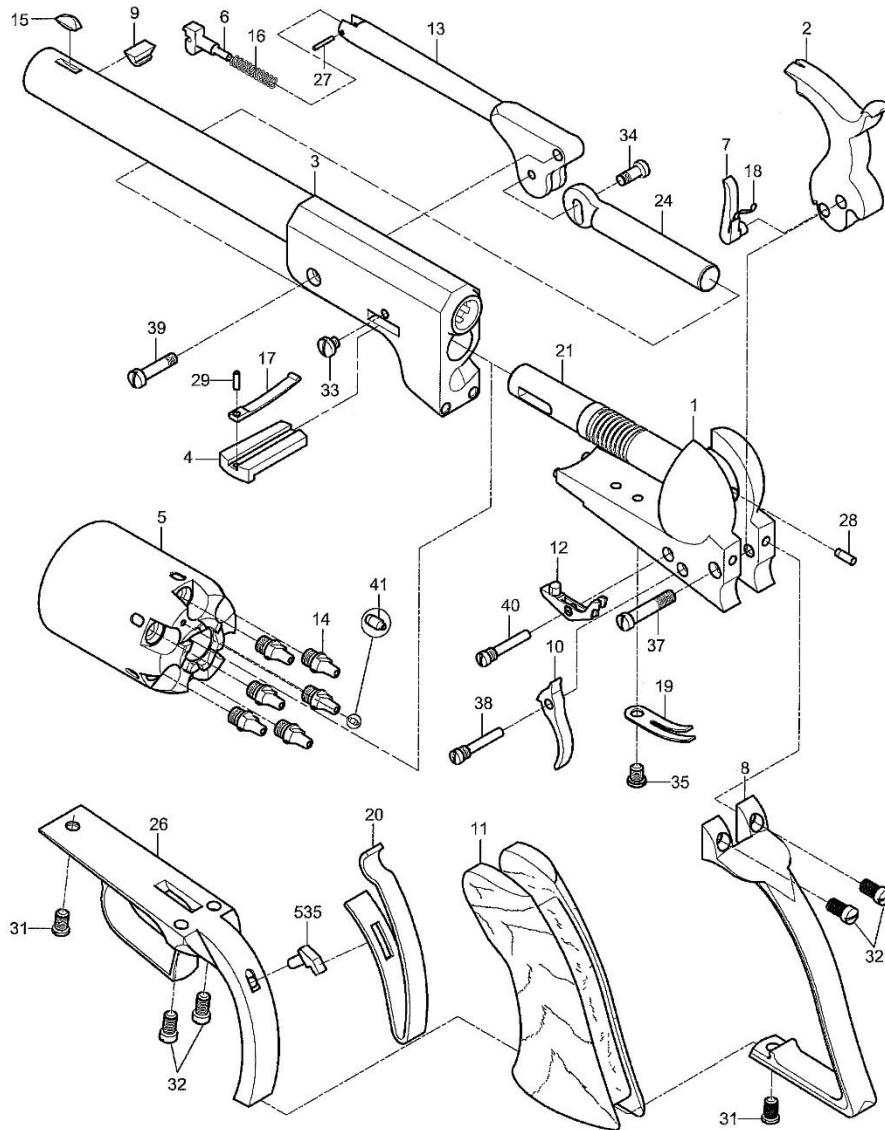

# 1848 Whitneyville DRAGOON

#	Code	Q.ty	Description
1	A0083001	1	Frame Assembly
2	0020002	1	Hammer
3	0080003	1	7½" Barrel .44
4	A0080004	1	Wedge Assembly
5	A0080005	1	.44 Cylinder Assembly
7	A0080007	1	Hand Assembly
8	0020008	1	Backstrap
9	0080009	1	Barrel Stud
10	0080010	1	Trigger
11	0020011	1	Grip
12	0020012	1	Bolt
13	A0080013	1	Loading Lever
15	0040015	1	Sight
19	0080019	1	Trigger Bolt Spring
20	0020020	1	Main Spring
24	0080024	1	Plunger
26	A0020026	1	Triggerguard Assembly
28	0000028	1	Cylinder Lock Pin
31	0080031	2	Front Triggerguard Screw
32	0080032	4	Rear Backstrap Screw
33	0080033	1	Wedge Screw
34	0080034	1	Plunger Screw
35	0080035	1	Trigger Bolt Spring Screw
37	0080037	1	Hammer Screw
38	0080038	1	Trigger Screw
39	0080039	1	Loading Lever Screw
40	0080040	1	Bolt Screw