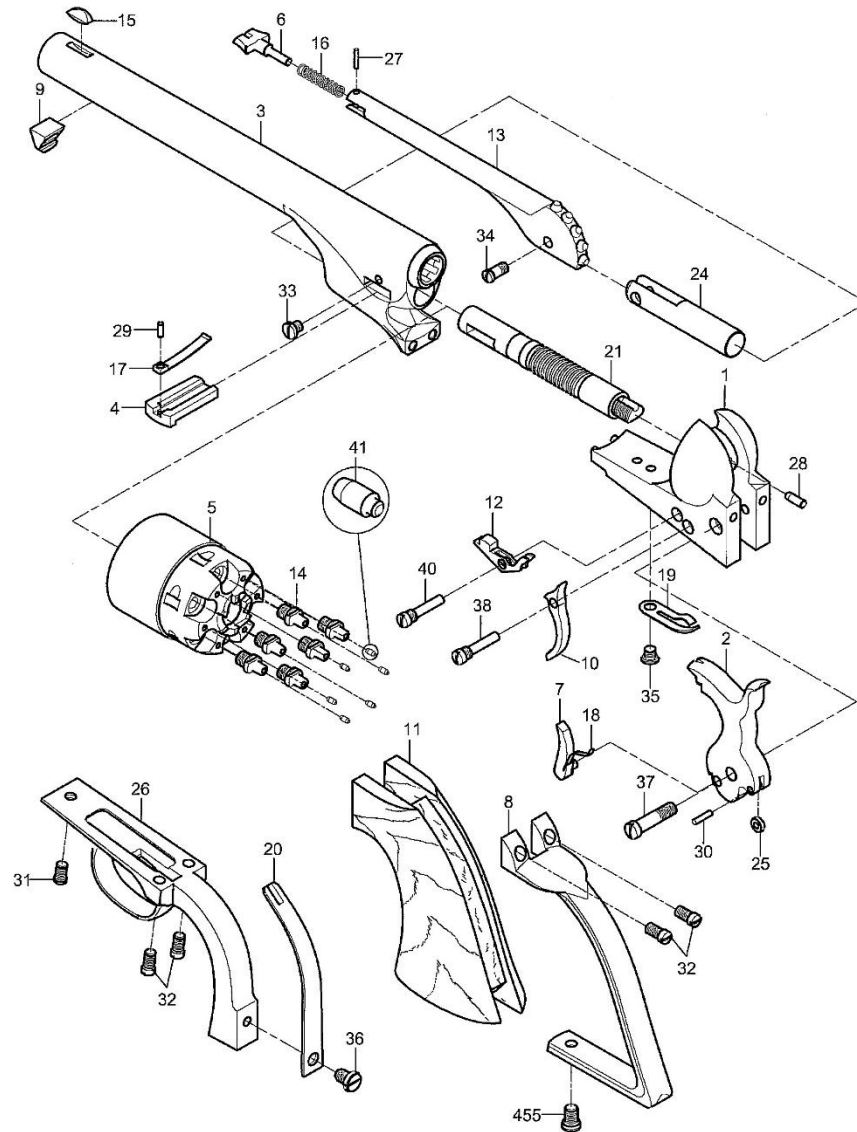

1860 ARMY

#	Code	Q.ty	Description
1	A0048001	1	Civil Frame Assembly
2	A0000002	1	Hammer Assembly
3	0040003	1	Barrel .44
4	A0000004	1	Wedge Assembly
5	A0040005	1	.44 Cylinder Assembly
7	A0000007	1	Hand Assembly
8	0040008	1	Steel Backstrap
9	0000009	1	Barrel Stud
10	0000010	1	Trigger
11	0360011	1	Grip
12	0000012	1	Bolt
13	A0040013	1	Loading Lever Assembly
15	0040015	1	Sight
19	0000019	1	Trigger Bolt Spring
20	0000020	1	Mainspring
24	0040024	1	Plunger
26	0040026	1	Brass Triggerguard
28	0000028	1	Cylinder Lock Pin
31	0000031	1	Triggerguard Screw
32	0000032	4	Rear Backstrap Screw
33	0000033	1	Wedge Screw
34	0040034	1	Plunger Screw
35	0000035	1	Screw
36	0000036	1	Main Spring Screw
37	0000037	1	Hammer Screw
38	0000038	1	Trigger Screw
40	0000040	1	Bolt Screw
455	0040455	1	Connecting Screw