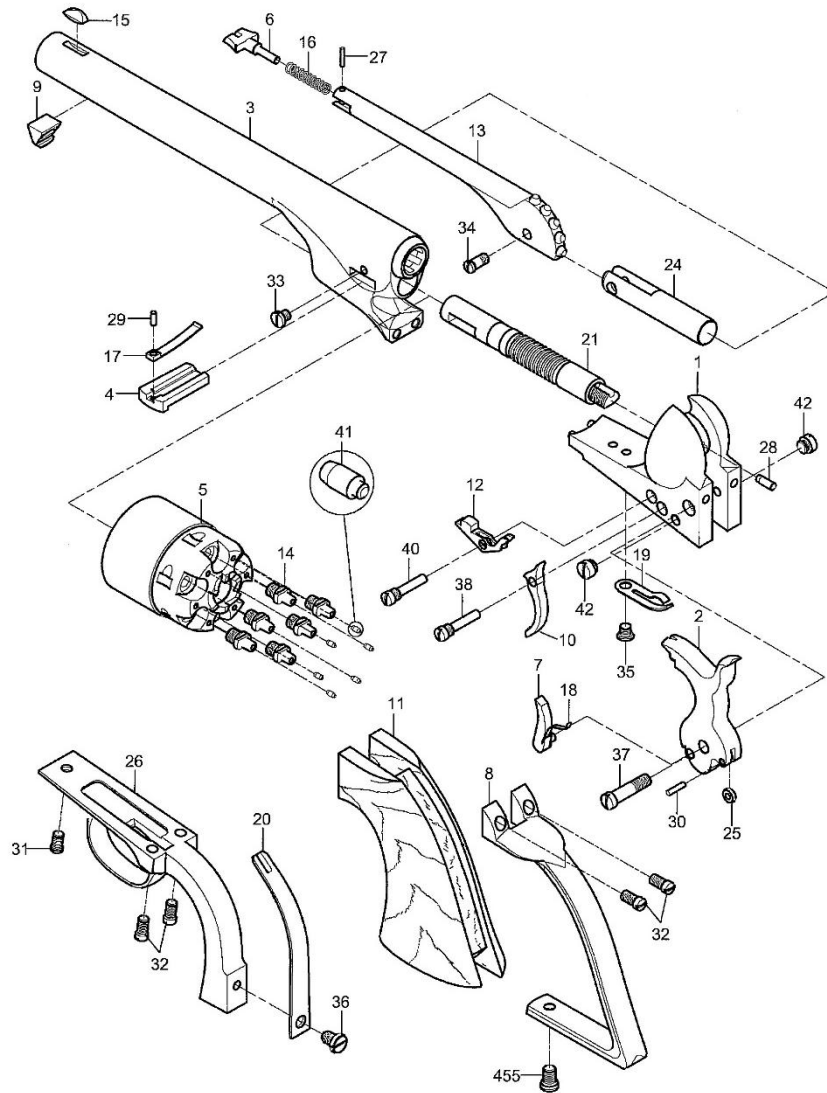

1860 ARMY

– with screws and cuts for detachable military shoulder stock –

#	Code	Q.ty	Description
1	A0040001	1	Frame Assembly
2	A0000002	1	Hammer Assembly
3	0040003	1	Barrel .44
4	A0000004	1	Wedge Assembly
5	A0040005	1	.44 Cylinder Assembly
7	A0000007	1	Hand Assembly
8	0040008	1	Steel Backstrap
9	0000009	1	Barrel Stud
10	0000010	1	Trigger
11	0360011	1	Grip
12	0000012	1	Bolt
13	A0040013	1	Loading Lever Assembly
15	0040015	1	Sight
19	0000019	1	Trigger Bolt Spring
20	0000020	1	Mainspring
24	0040024	1	Plunger
26	0040026	1	Brass Triggerguard
28	0000028	1	Cylinder Lock Pin
31	0000031	1	Triggerguard Screw
32	0000032	4	Rear Backstrap Screw
33	0000033	1	Wedge Screw
34	0040034	1	Plunger Screw
35	0000035	1	Screw
36	0000036	1	Main Spring Screw
37	0000037	1	Hammer Screw
38	0000038	1	Trigger Screw
40	0000040	1	Bolt Screw
42	0040042	2	Shoulder Stock Screw
455	0040455	1	Connecting Screw