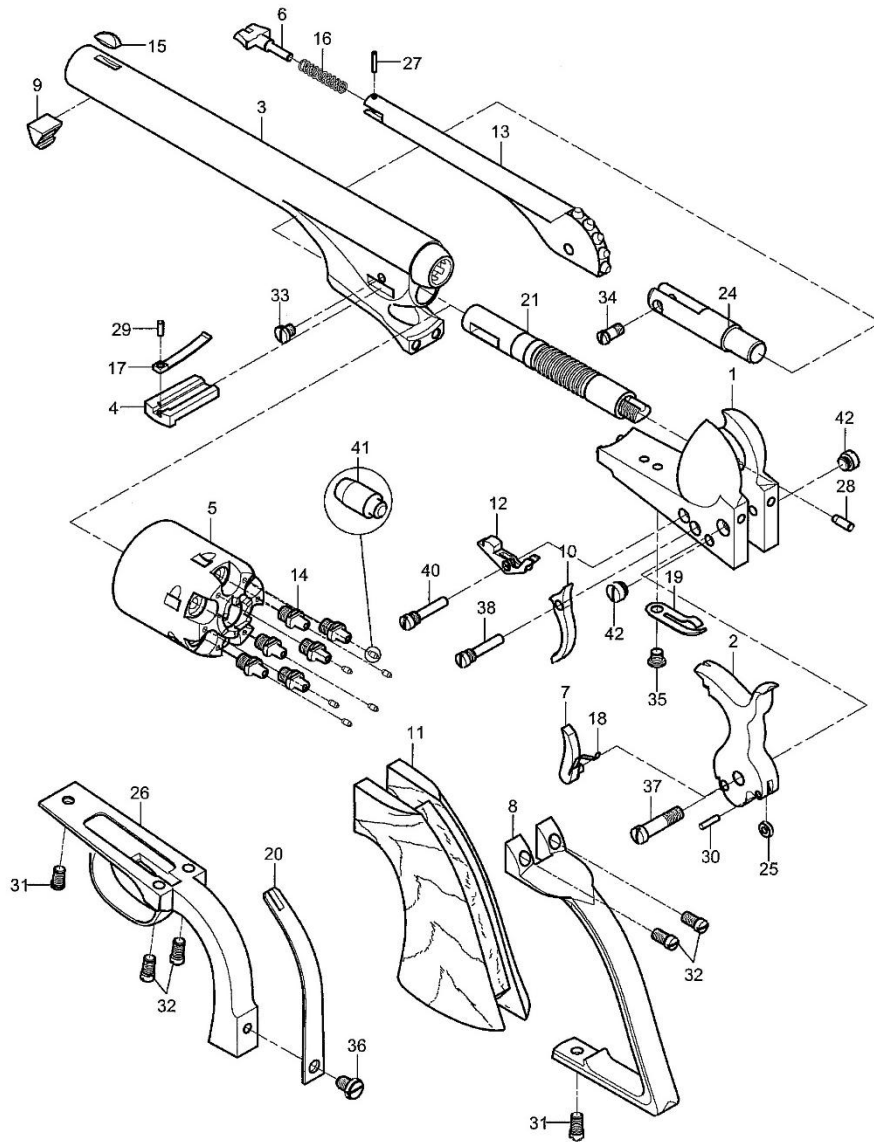

# 1861 NAVY

– with screws and cuts for detachable military shoulder stock –

#	Code	Q.ty	Description
1	A0050001	1	Frame Assembly
2	A0000002	1	Hammer Assembly
3	0050003	1	Barrel .36
4	A0000004	1	Wedge Assembly
5	A0000005	1	.36 Cylinder Assembly
7	A0000007	1	Hand Assembly
8	0050008	1	Backstrap
9	0000009	1	Barrel Stud
10	0000010	1	Trigger
11	0005011	1	Grip
12	0000012	1	Bolt
13	A0040013	1	Loading Lever Assembly
15	0040015	1	Sight
19	0000019	1	Trigger Bolt Spring
20	0000020	1	Mainspring
24	0050024	1	Plunger
26	0005026	1	Steel Triggerguard
28	0000028	1	Cylinder Lock Pin
31	0000031	2	Triggerguard Screw
32	0000032	4	Rear Backstrap Screw
33	0000033	1	Wedge Screw
34	0040034	1	Plunger Screw
35	0000035	1	Screw
36	0000036	1	Main Spring Screw
37	0000037	1	Hammer Screw
38	0000038	1	Trigger Screw
40	0000040	1	Bolt Screw
42	0040042	2	Shoulder Stock Screw