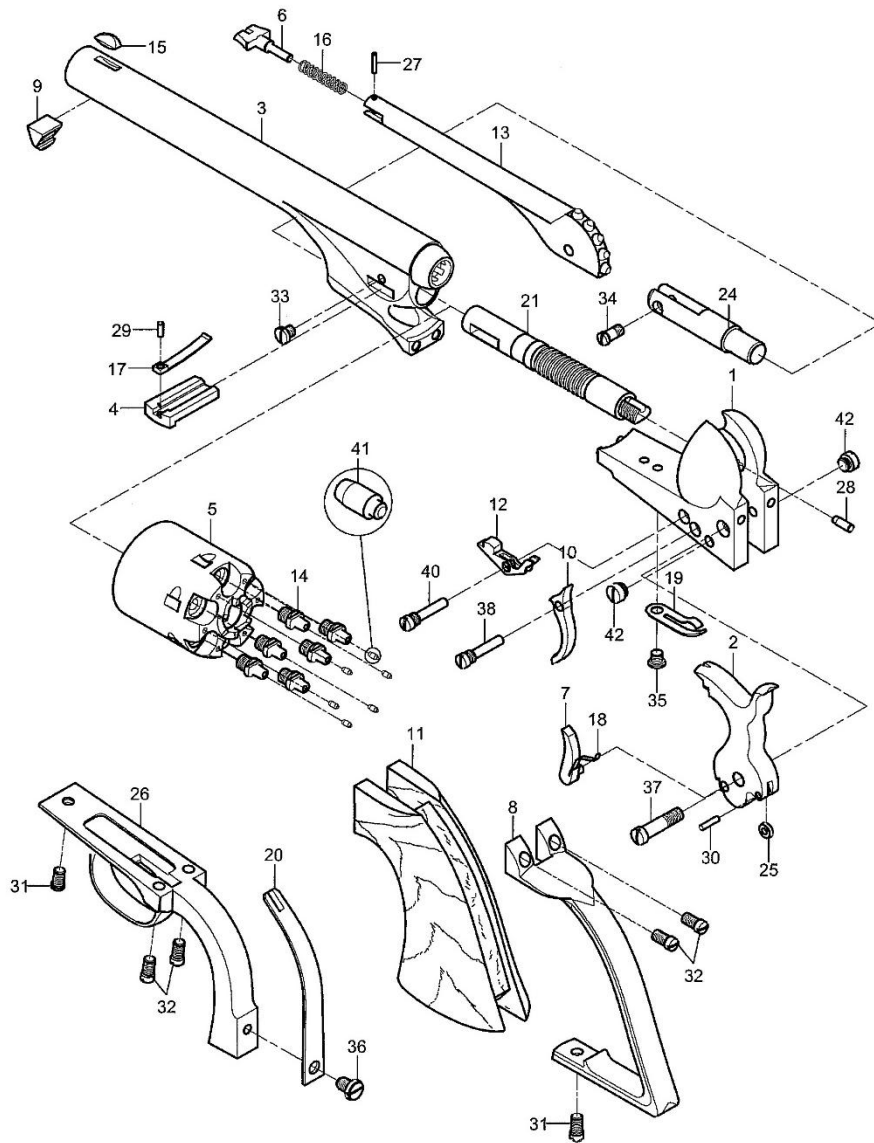

# 1862 POCKET NAVY

#	Code	Q.ty	Description
1	A0070001	1	Frame Assembly
2	A0070002	1	Hammer Assembly
3	0075003	1	6 ½" Barrel .36
4	0070004	1	Wedge
5	A0075005	1	.36 Cylinder Assembly
7	A0070007	1	Hand Assembly
8	0070008	1	Backstrap
9	0070009	1	Barrel Stud
10	0070010	1	Trigger
11	0070011	1	Grip
12	0070012	1	Bolt
13	A0075013	1	6 ½" Loading Lever
15	0070015	1	Sight
19	0070019	1	Trigger Bolt Spring
20	0070020	1	Main Spring
24	0075024	1	Plunger
26	0070026	1	Triggerguard
28	0070028	1	Cylinder Lock Pin
31	0070031	1	Front Triggerguard Screw
32	0070032	2	Rear Backstrap Screw
33	0070033	1	Wedge Screw
34	0075034	1	Plunger Screw
35	0070035	1	Screw
36	0000036	1	Main Spring Screw
37	0070037	1	Hammer Screw
38	0070038	1	Trigger Screw
39	0075039	1	Loading Lever Screw
40	0070040	1	Bolt Screw