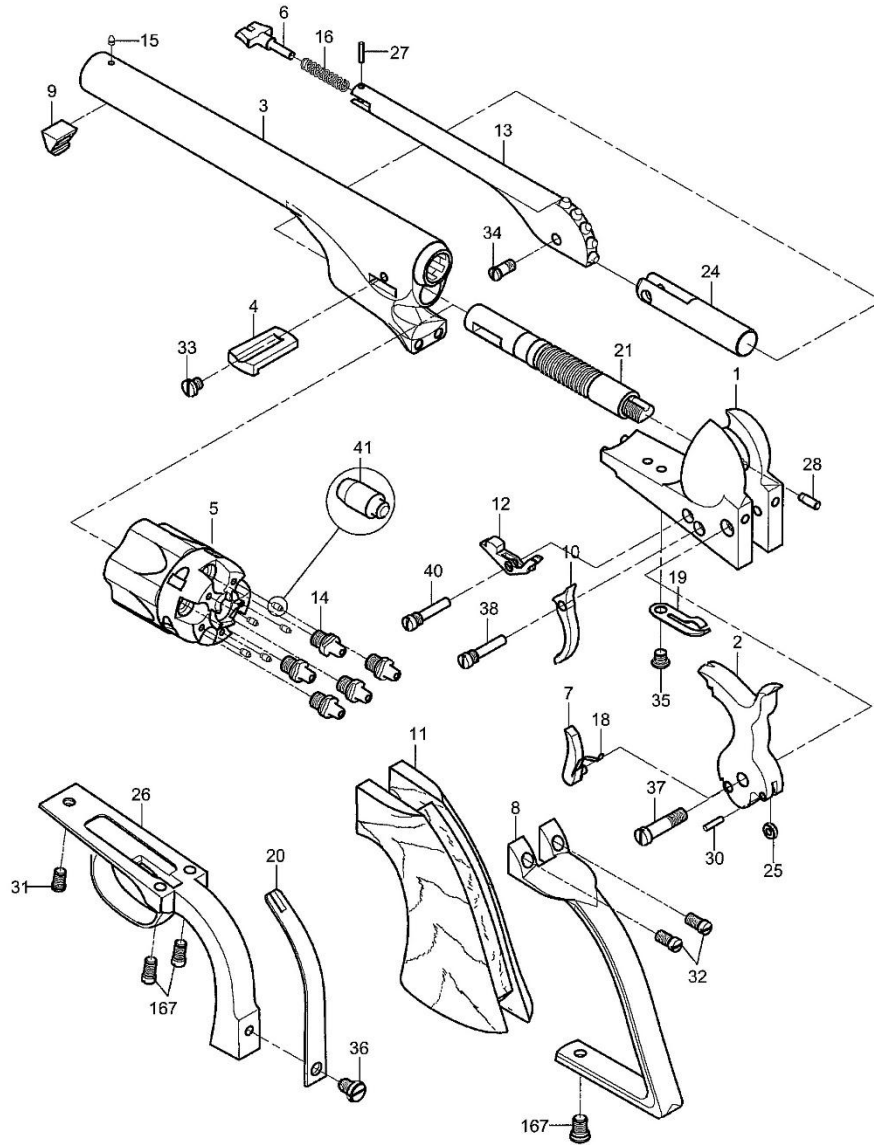

1862 POLICE

#	Code	Q.ty	Description
1	A0070001	1	Frame Assembly
2	A0070002	1	Hammer Assembly
3	0070003	1	6 ½" Barrel .36
4	0070004	1	Wedge
5	A0070005	1	.36 Cylinder Assembly
7	A0070007	1	Hand Assembly
8	0070008	1	Backstrap
9	0070009	1	Barrel Stud
10	0070010	1	Trigger
11	0070011	1	Grip
12	0070012	1	Bolt
13	A0070013	1	6 ½" Loading Lever
15	0070015	1	Sight
19	0070019	1	Trigger Bolt Spring
20	0070020	1	Main Spring
24	0070024	1	Plunger
26	0070026	1	Triggerguard
28	0070028	1	Cylinder Lock Pin
31	0070031	1	Front Triggerguard Screw
32	0070032	2	Rear Backstrap Screw
33	0070033	1	Wedge Screw
34	0070034	1	Plunger Screw
35	0070035	1	Screw
36	0000036	1	Main Spring Screw
37	0070037	1	Hammer Screw
38	0070038	1	Trigger Screw
40	0070040	1	Bolt Screw
167	0000032	3	Rear Backstrap Screw