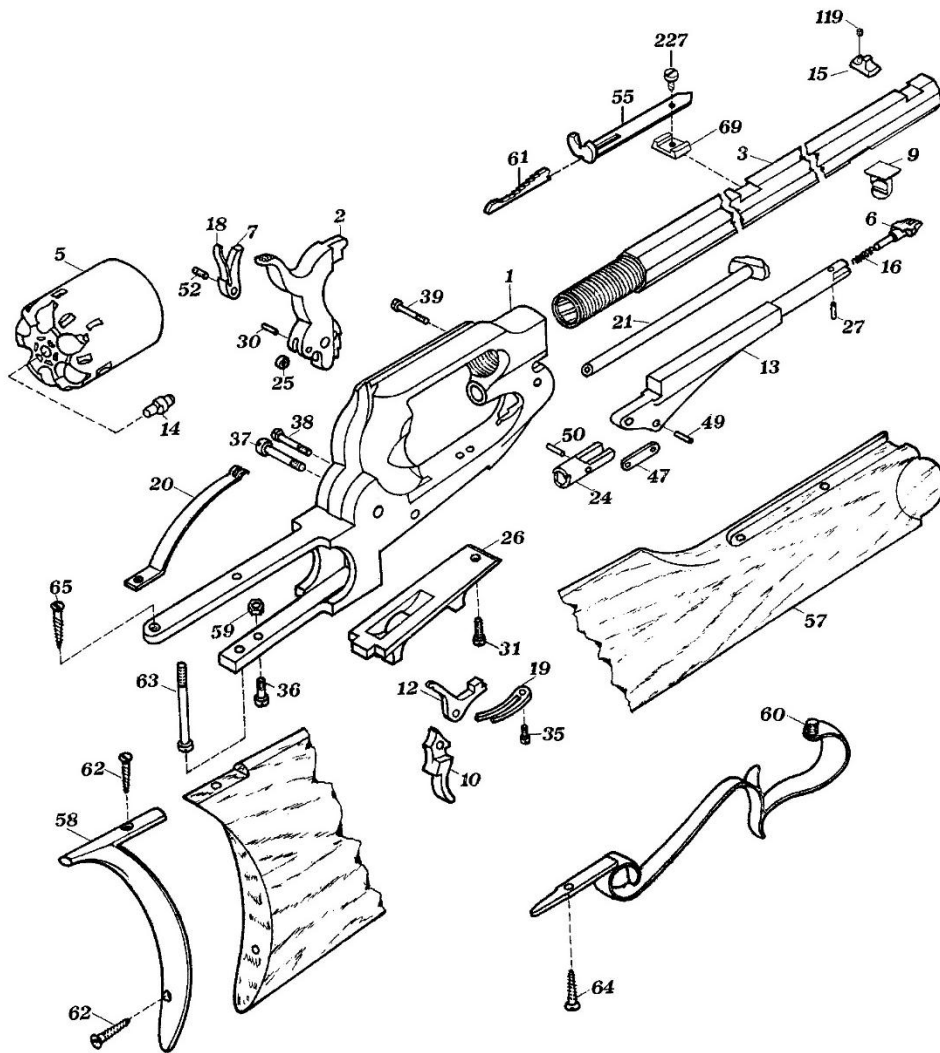

1858 NEW ARMY CARBINE

#	Code	Q.ty	Description
1	0120001	1	Frame
2	A0120002	1	Carbine Hammer Assembly
3	0120003	1	Barrel .44
5	A0100005	1	.44 Cylinder Assembly
7	A0100007	1	Hand Assembly
9	0100009	1	Barrel Stud
10	0100010	1	Trigger
12	0100012	1	Bolt
13	A0100013	1	8" Loading Lever Assembly
15	0130015	1	Rolling Block Sight
19	0100019	1	Trigger Bolt Spring
20	0120020	1	Main Spring
21	0100021	1	Base Pin
26	0120026	1	Triggerguard
31	0100031	1	Triggerguard Screw
35	0102035	1	Trigger Bolt Spring Screw
36	0120036	1	Main Spring Screw
37	0107037	1	Hammer Screw
38	0100038	1	Trigger Screw
39	0100039	1	Loading Lever Screw
52	0100052	1	Hand Screw
55	0130055	1	Rear
57	0120057	1	Butt Stock
58	0120058	1	Butt Plate
59	0120059	1	Main Spring Loop Screw
60	0120060	1	Guard
61	0242061	1	Rear Sight
62	0200062	2	Butt Plate Screw
63	0120063	1	Tang Screw
64	0120064	1	Guard Screw
65	0120065	1	Butt Stock Screw
69	0130069	1	Rear Base
119	0400692	1	Hand Pin Screw
227	0240128	1	Ladle Screw